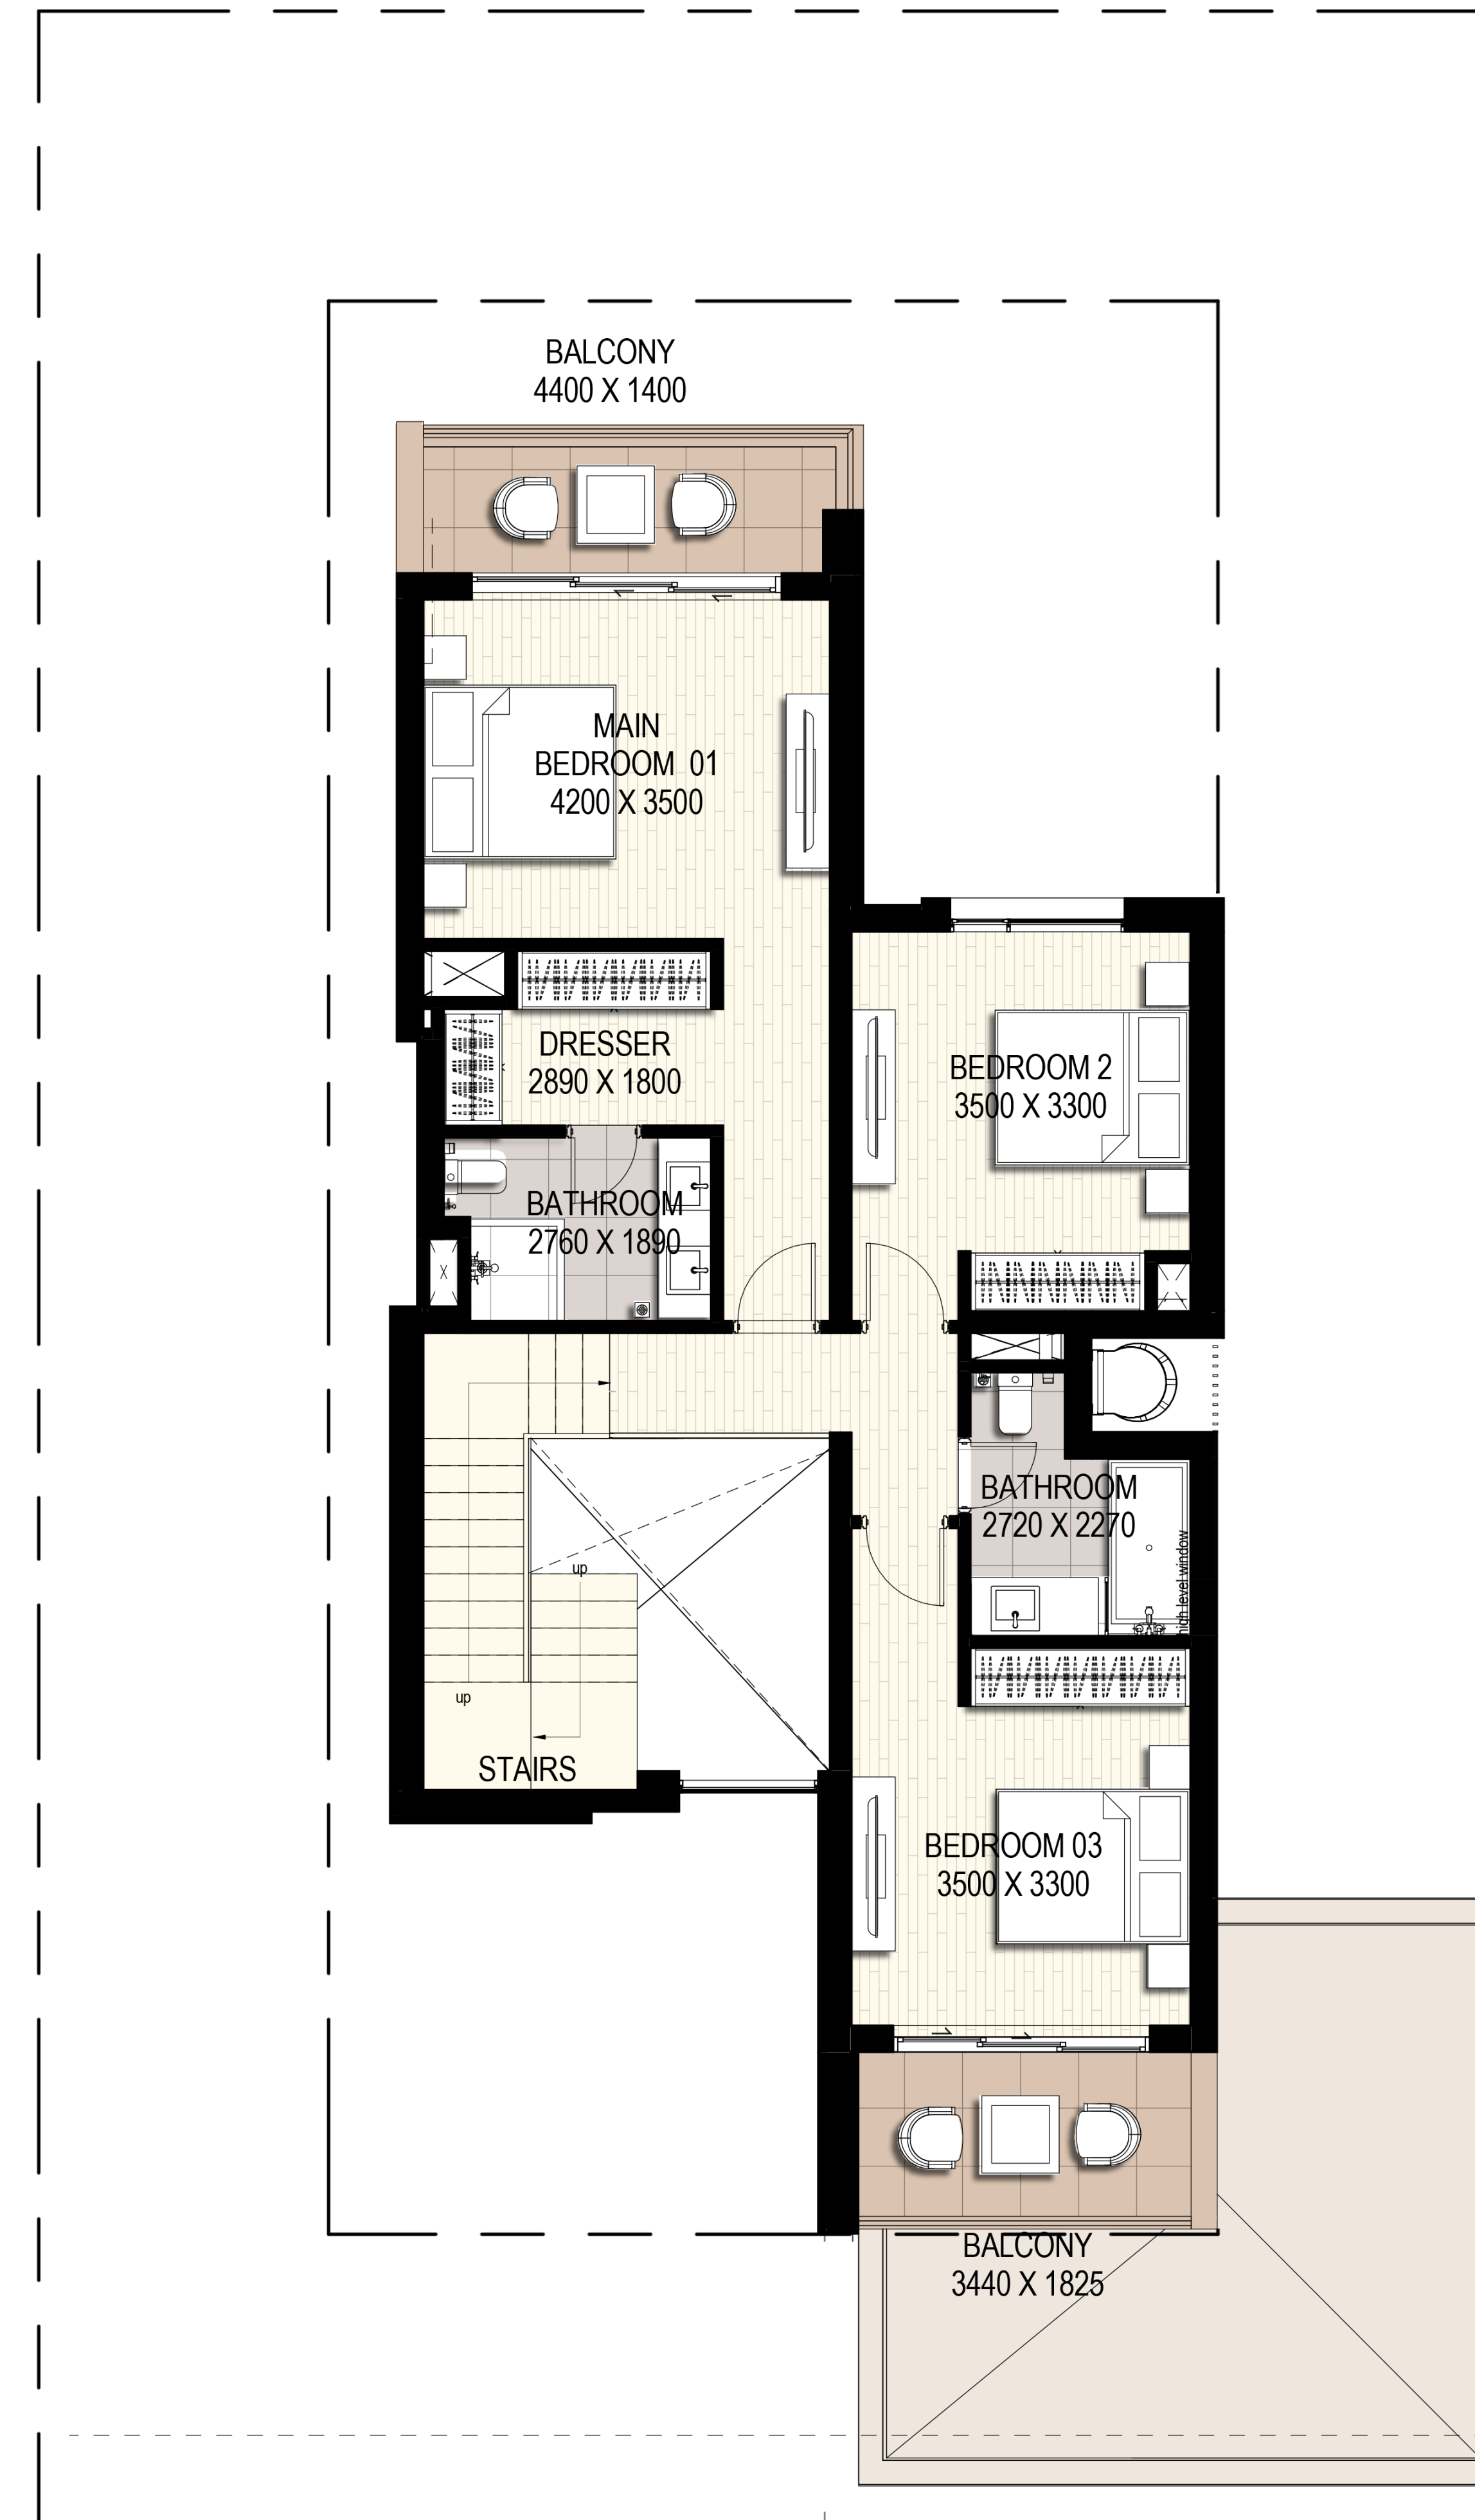

GOLF LINKS

FLOOR PLANS

EMAAR SOUTH

Ground Floor

First Floor

Villa 1

No of Bedrooms: 5

Total built up area : **356.9** m2 **3 842** ft2

Villa 2

No of Bedrooms: 4

Total built up area : **274.35 m2 2 953 ft2**

Ground Floor

First Floor

Villa 3

No of Bedrooms: 4

Total Built-up Area: **274.71** m²
2 956.95 ft²

Ground Floor

First Floor

Villa 4

No of Bedrooms: 3

Total Built-up Area: **260.48** m²
2 803.78 ft²

Ground Floor

First Floor

For more information on **GOLF LINKS** at **EMAAR SOUTH**,
please call 800 36227 (UAE) or +971 4 366 1668 (International).
Visit our online sales centre at emaar.com or any of our
sales centres across the UAE.