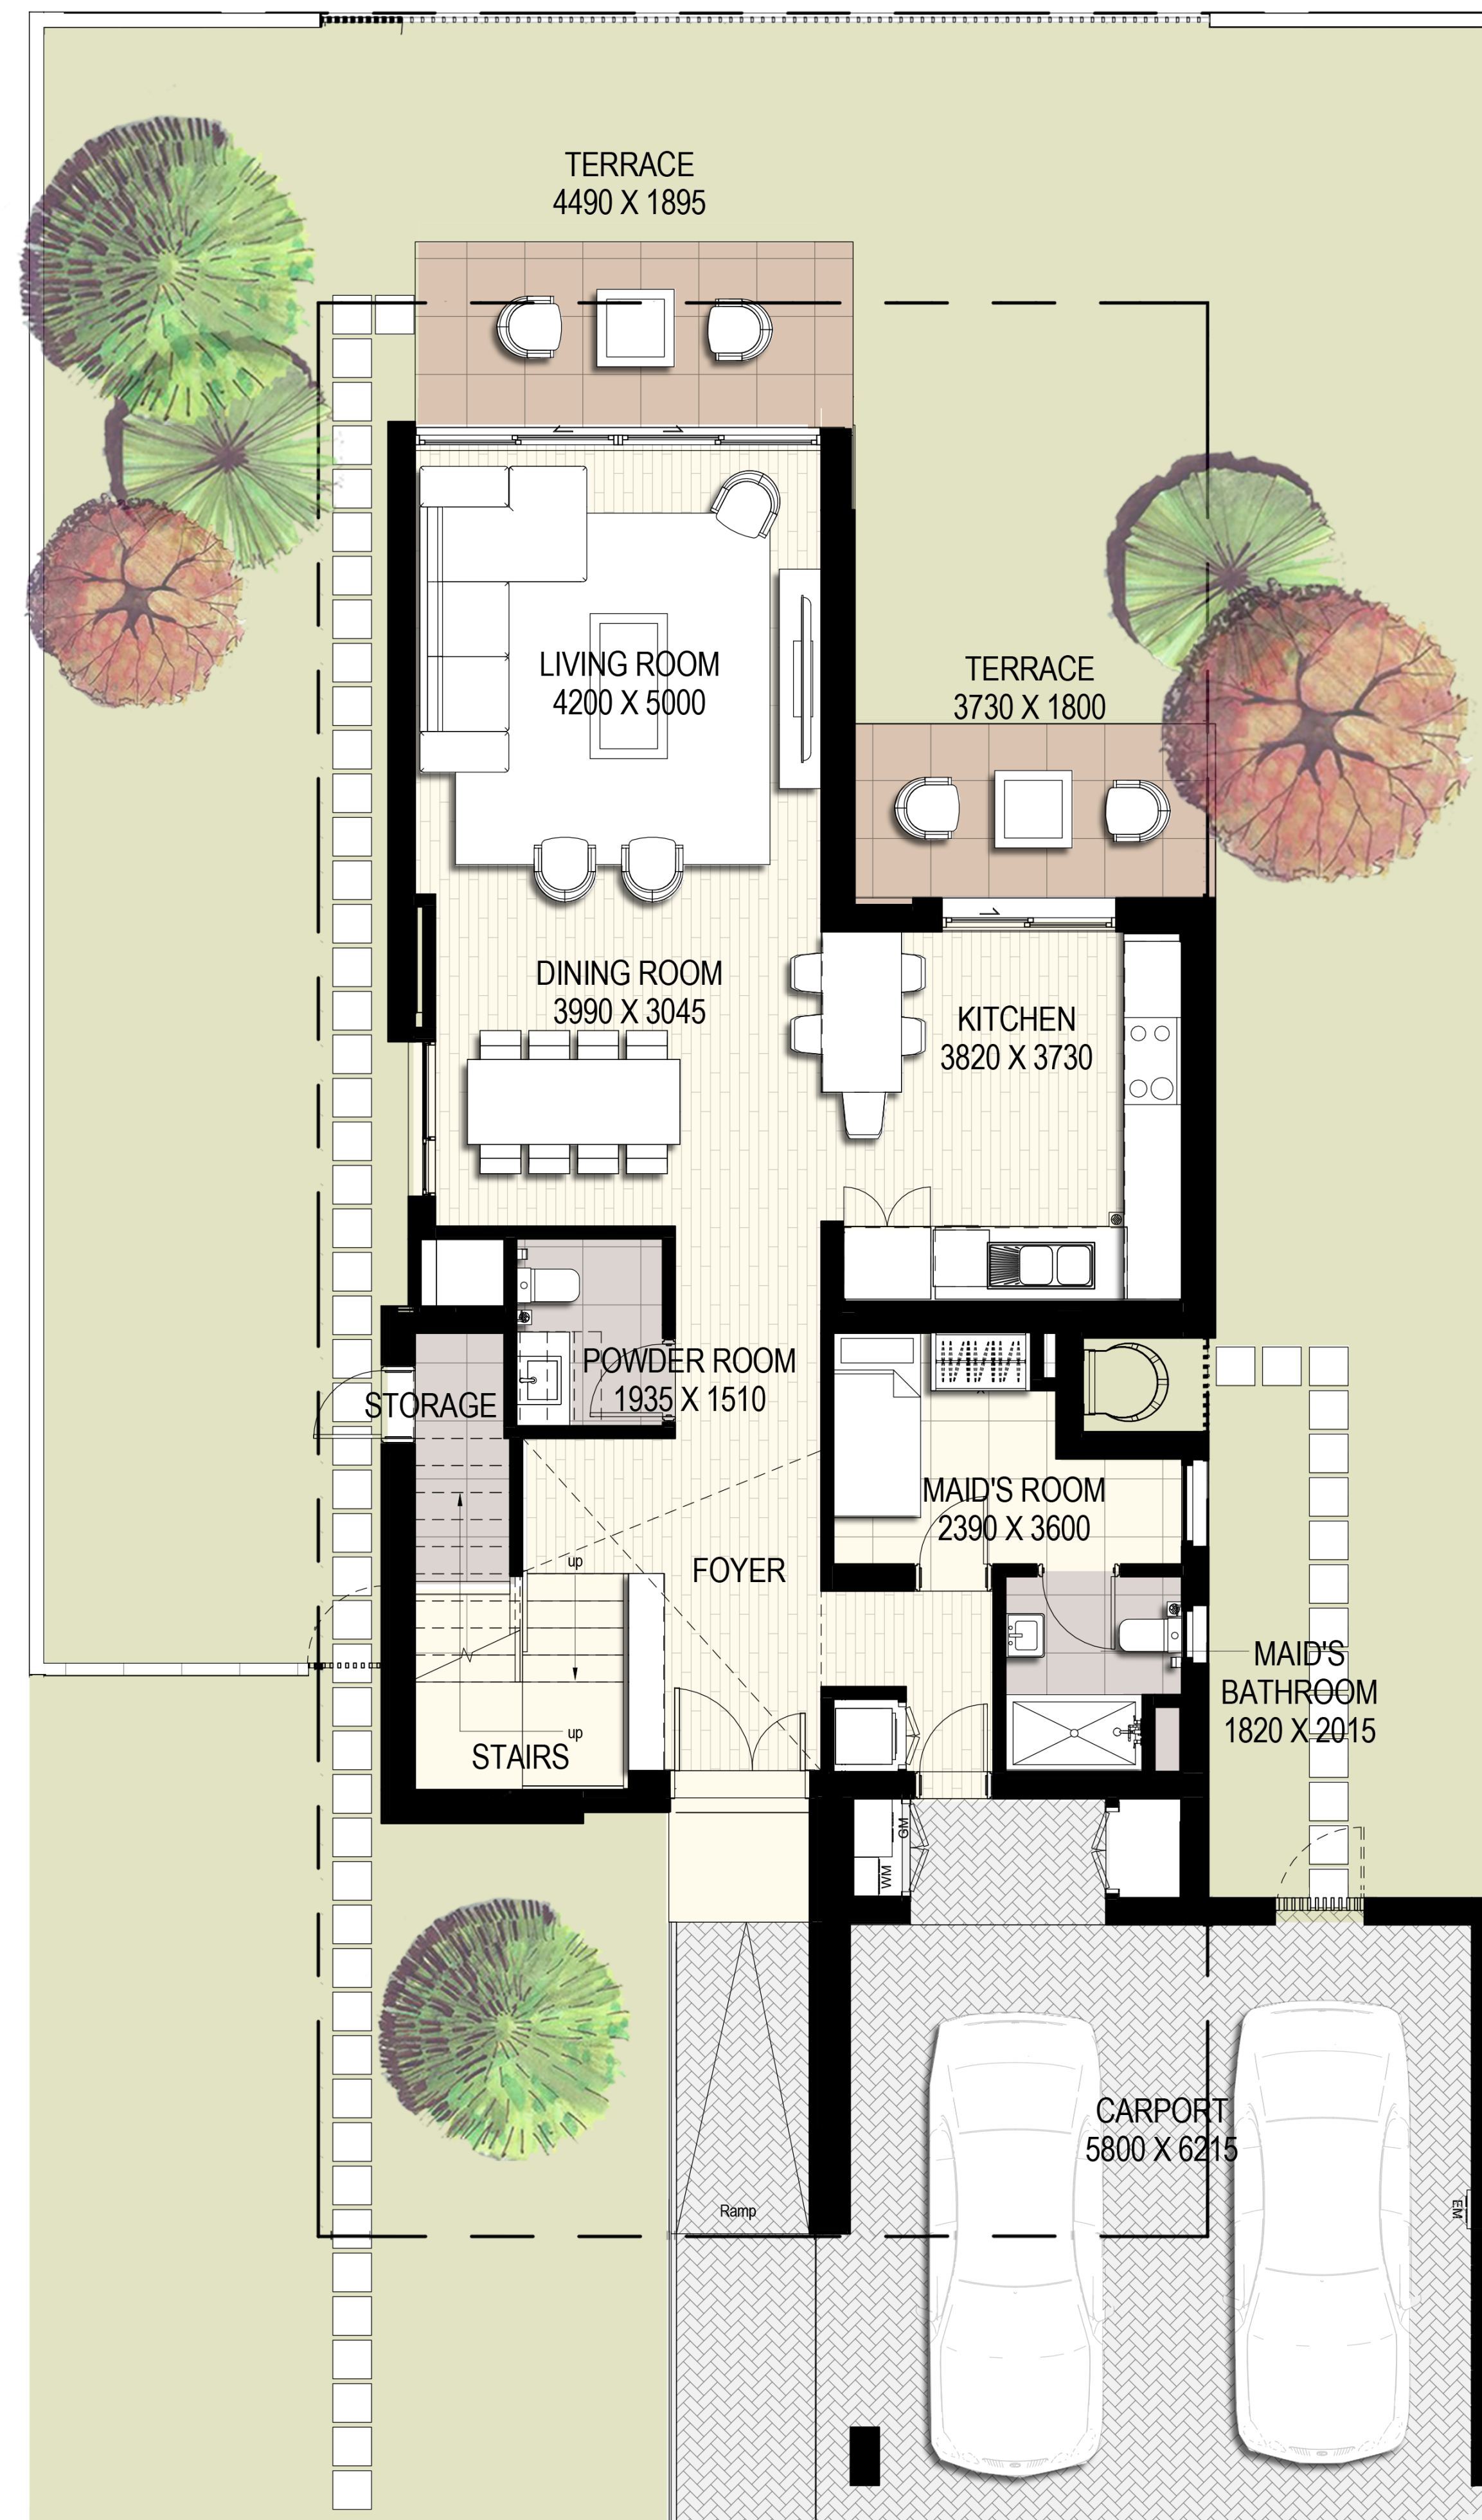

GOLF LINKS

FLOOR PLANS

EMAAR SOUTH

Ground Floor

First Floor

Villa 1

No of Bedrooms: 5

Total built up area : **356.9** m2 **3 842** ft2

Villa 2

No of Bedrooms: 4

Total built up area : **274.35 m2 2 953 ft2**

Ground Floor

First Floor

Villa 3

No of Bedrooms: 4

Total Built-up Area: **274.71** m²
2 956.95 ft²

Ground Floor

First Floor

Villa 4

No of Bedrooms: 3

Total Built-up Area: **260.48** m²
2 803.78 ft²

Ground Floor

First Floor

For more information on **GOLF LINKS** at **EMAAR SOUTH**,
please call 800 36227 (UAE) or +971 4 366 1668 (International).
Visit our online sales centre at emaar.com or any of our
sales centres across the UAE.