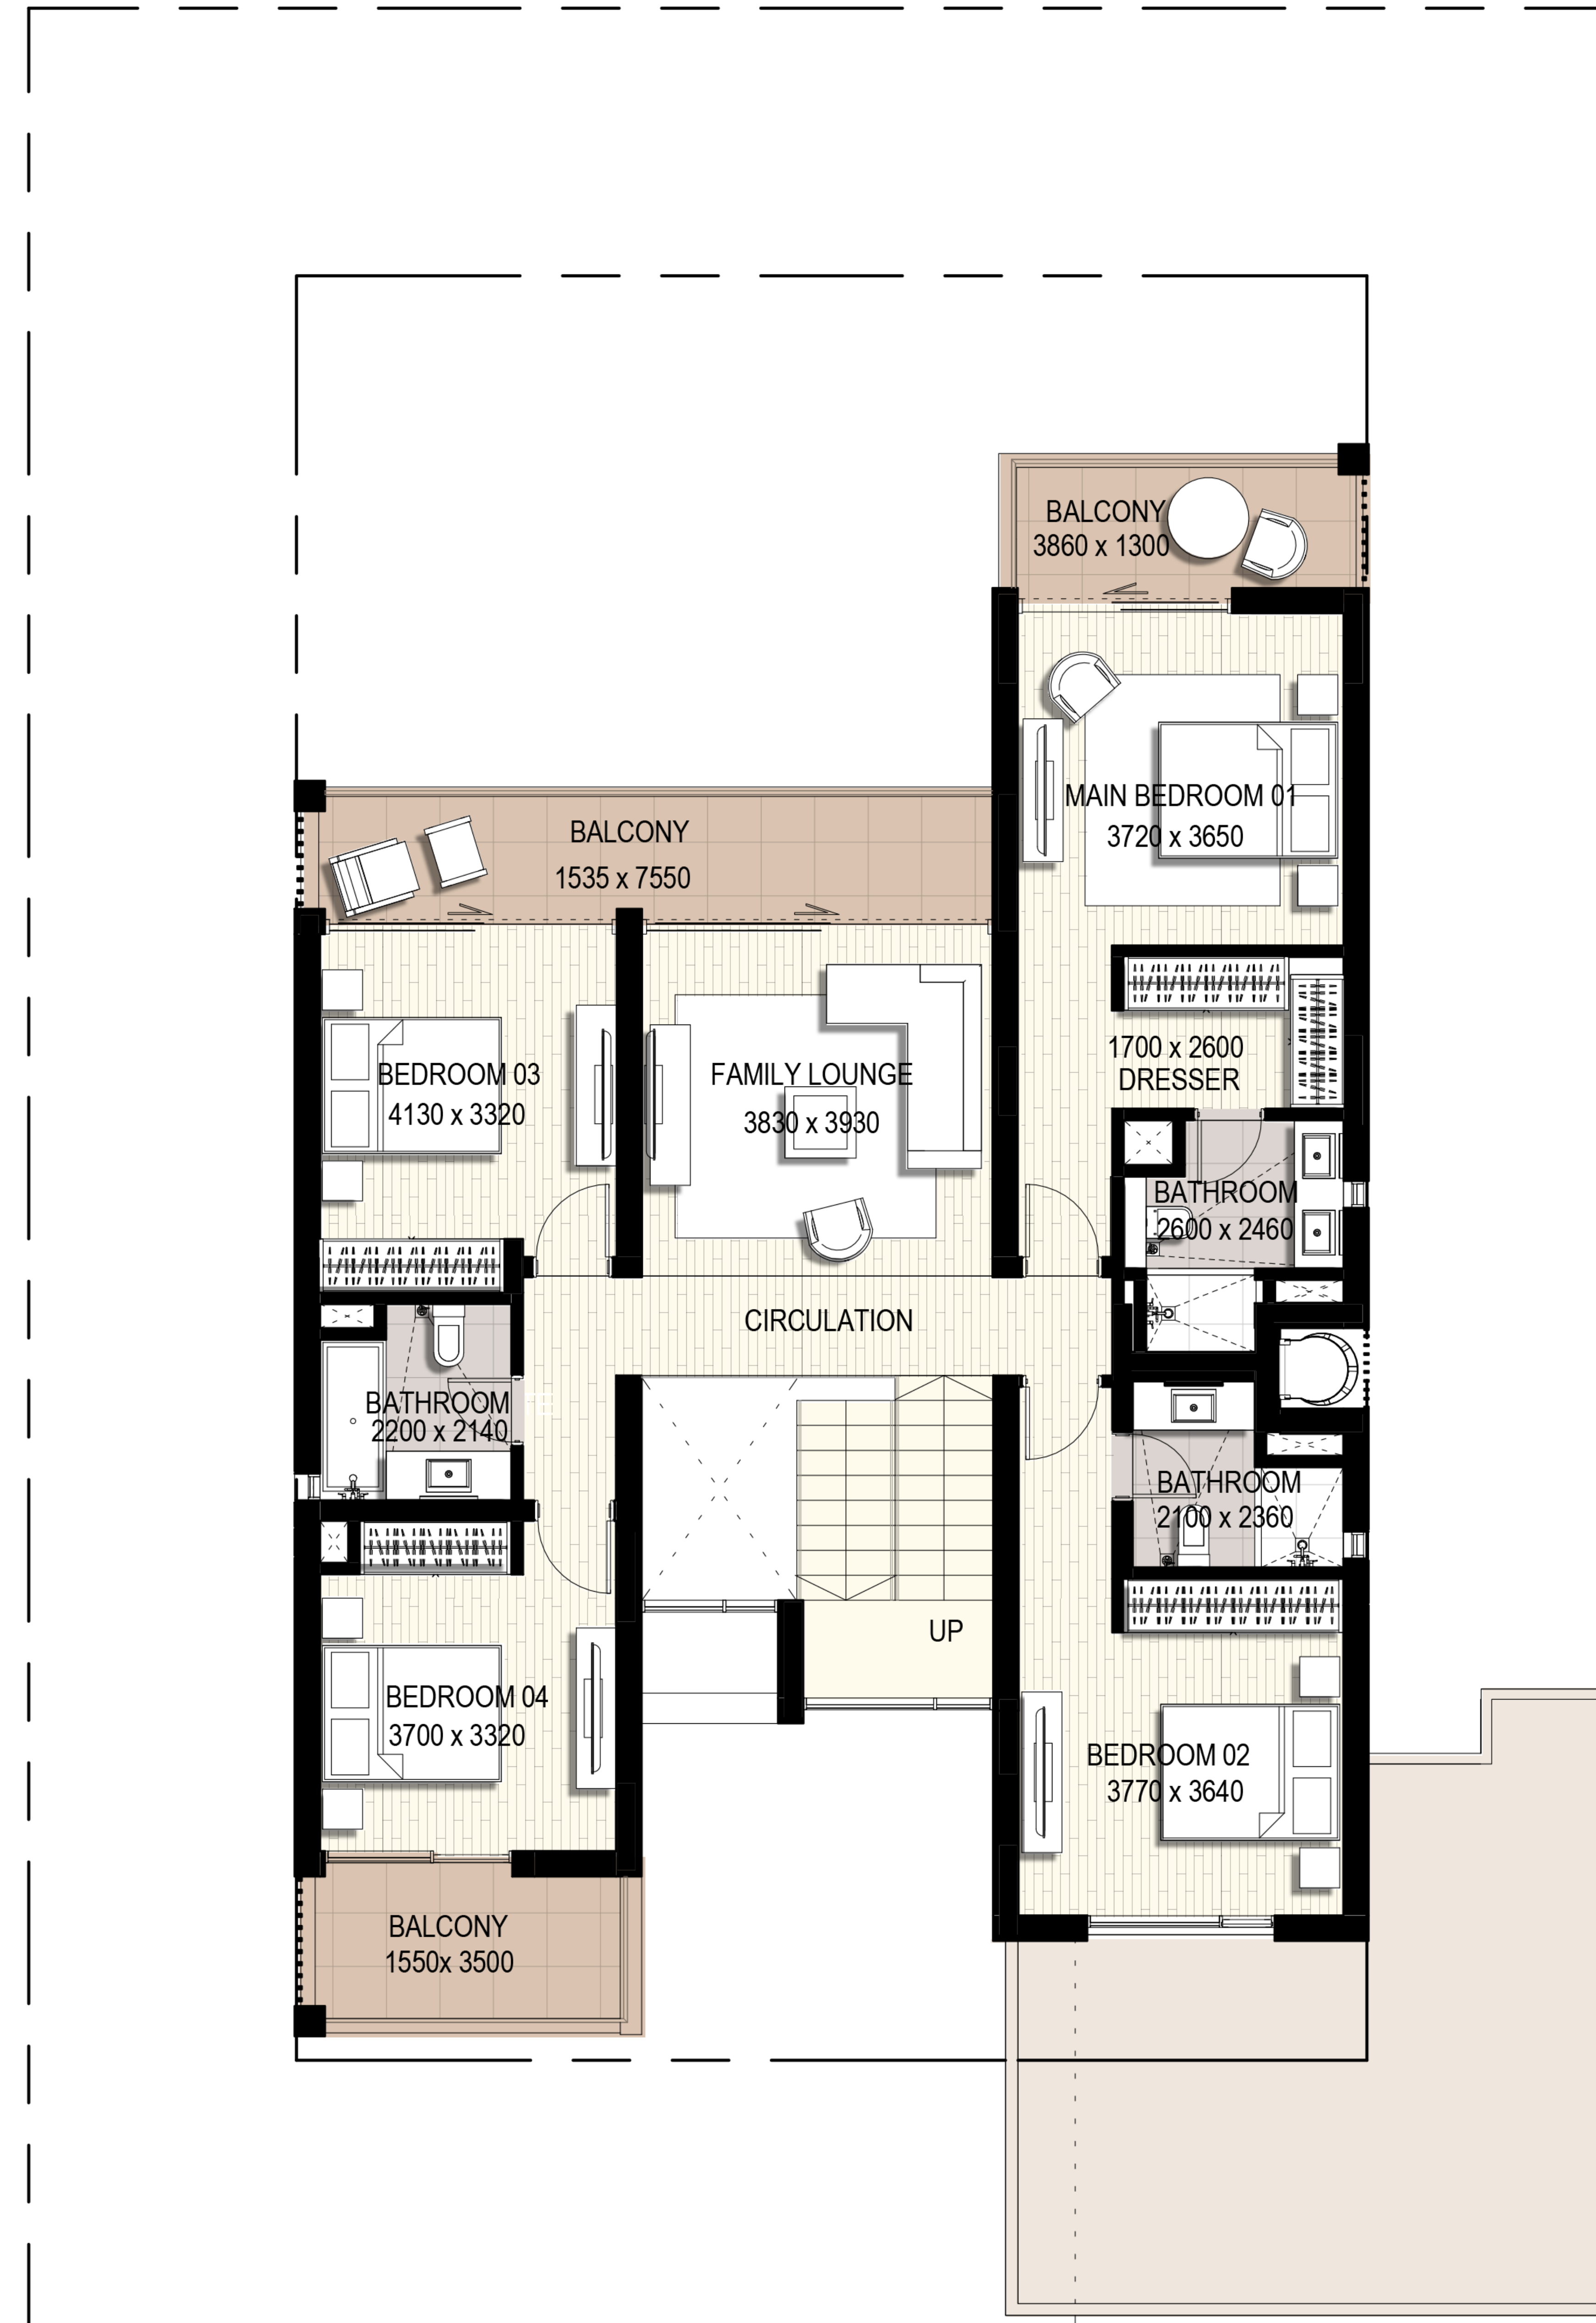

GOLF LINKS

FLOOR PLANS

EMAAR SOUTH

Ground Floor

First Floor

Villa 1

No of Bedrooms: 5

Total built up area : **356.9** m2 **3 842** ft2

Villa 2

No of Bedrooms: 4

Total built up area : **274.35 m2 2 953 ft2**

Ground Floor

First Floor

Villa 3

No of Bedrooms: 4

Total Built-up Area: **274.71** m²
2 956.95 ft²

Ground Floor

First Floor

Villa 4

No of Bedrooms: 3

Total Built-up Area: **260.48** m²
2 803.78 ft²

Ground Floor

First Floor

For more information on **GOLF LINKS** at **EMAAR SOUTH**,
please call 800 36227 (UAE) or +971 4 366 1668 (International).
Visit our online sales centre at emaar.com or any of our
sales centres across the UAE.