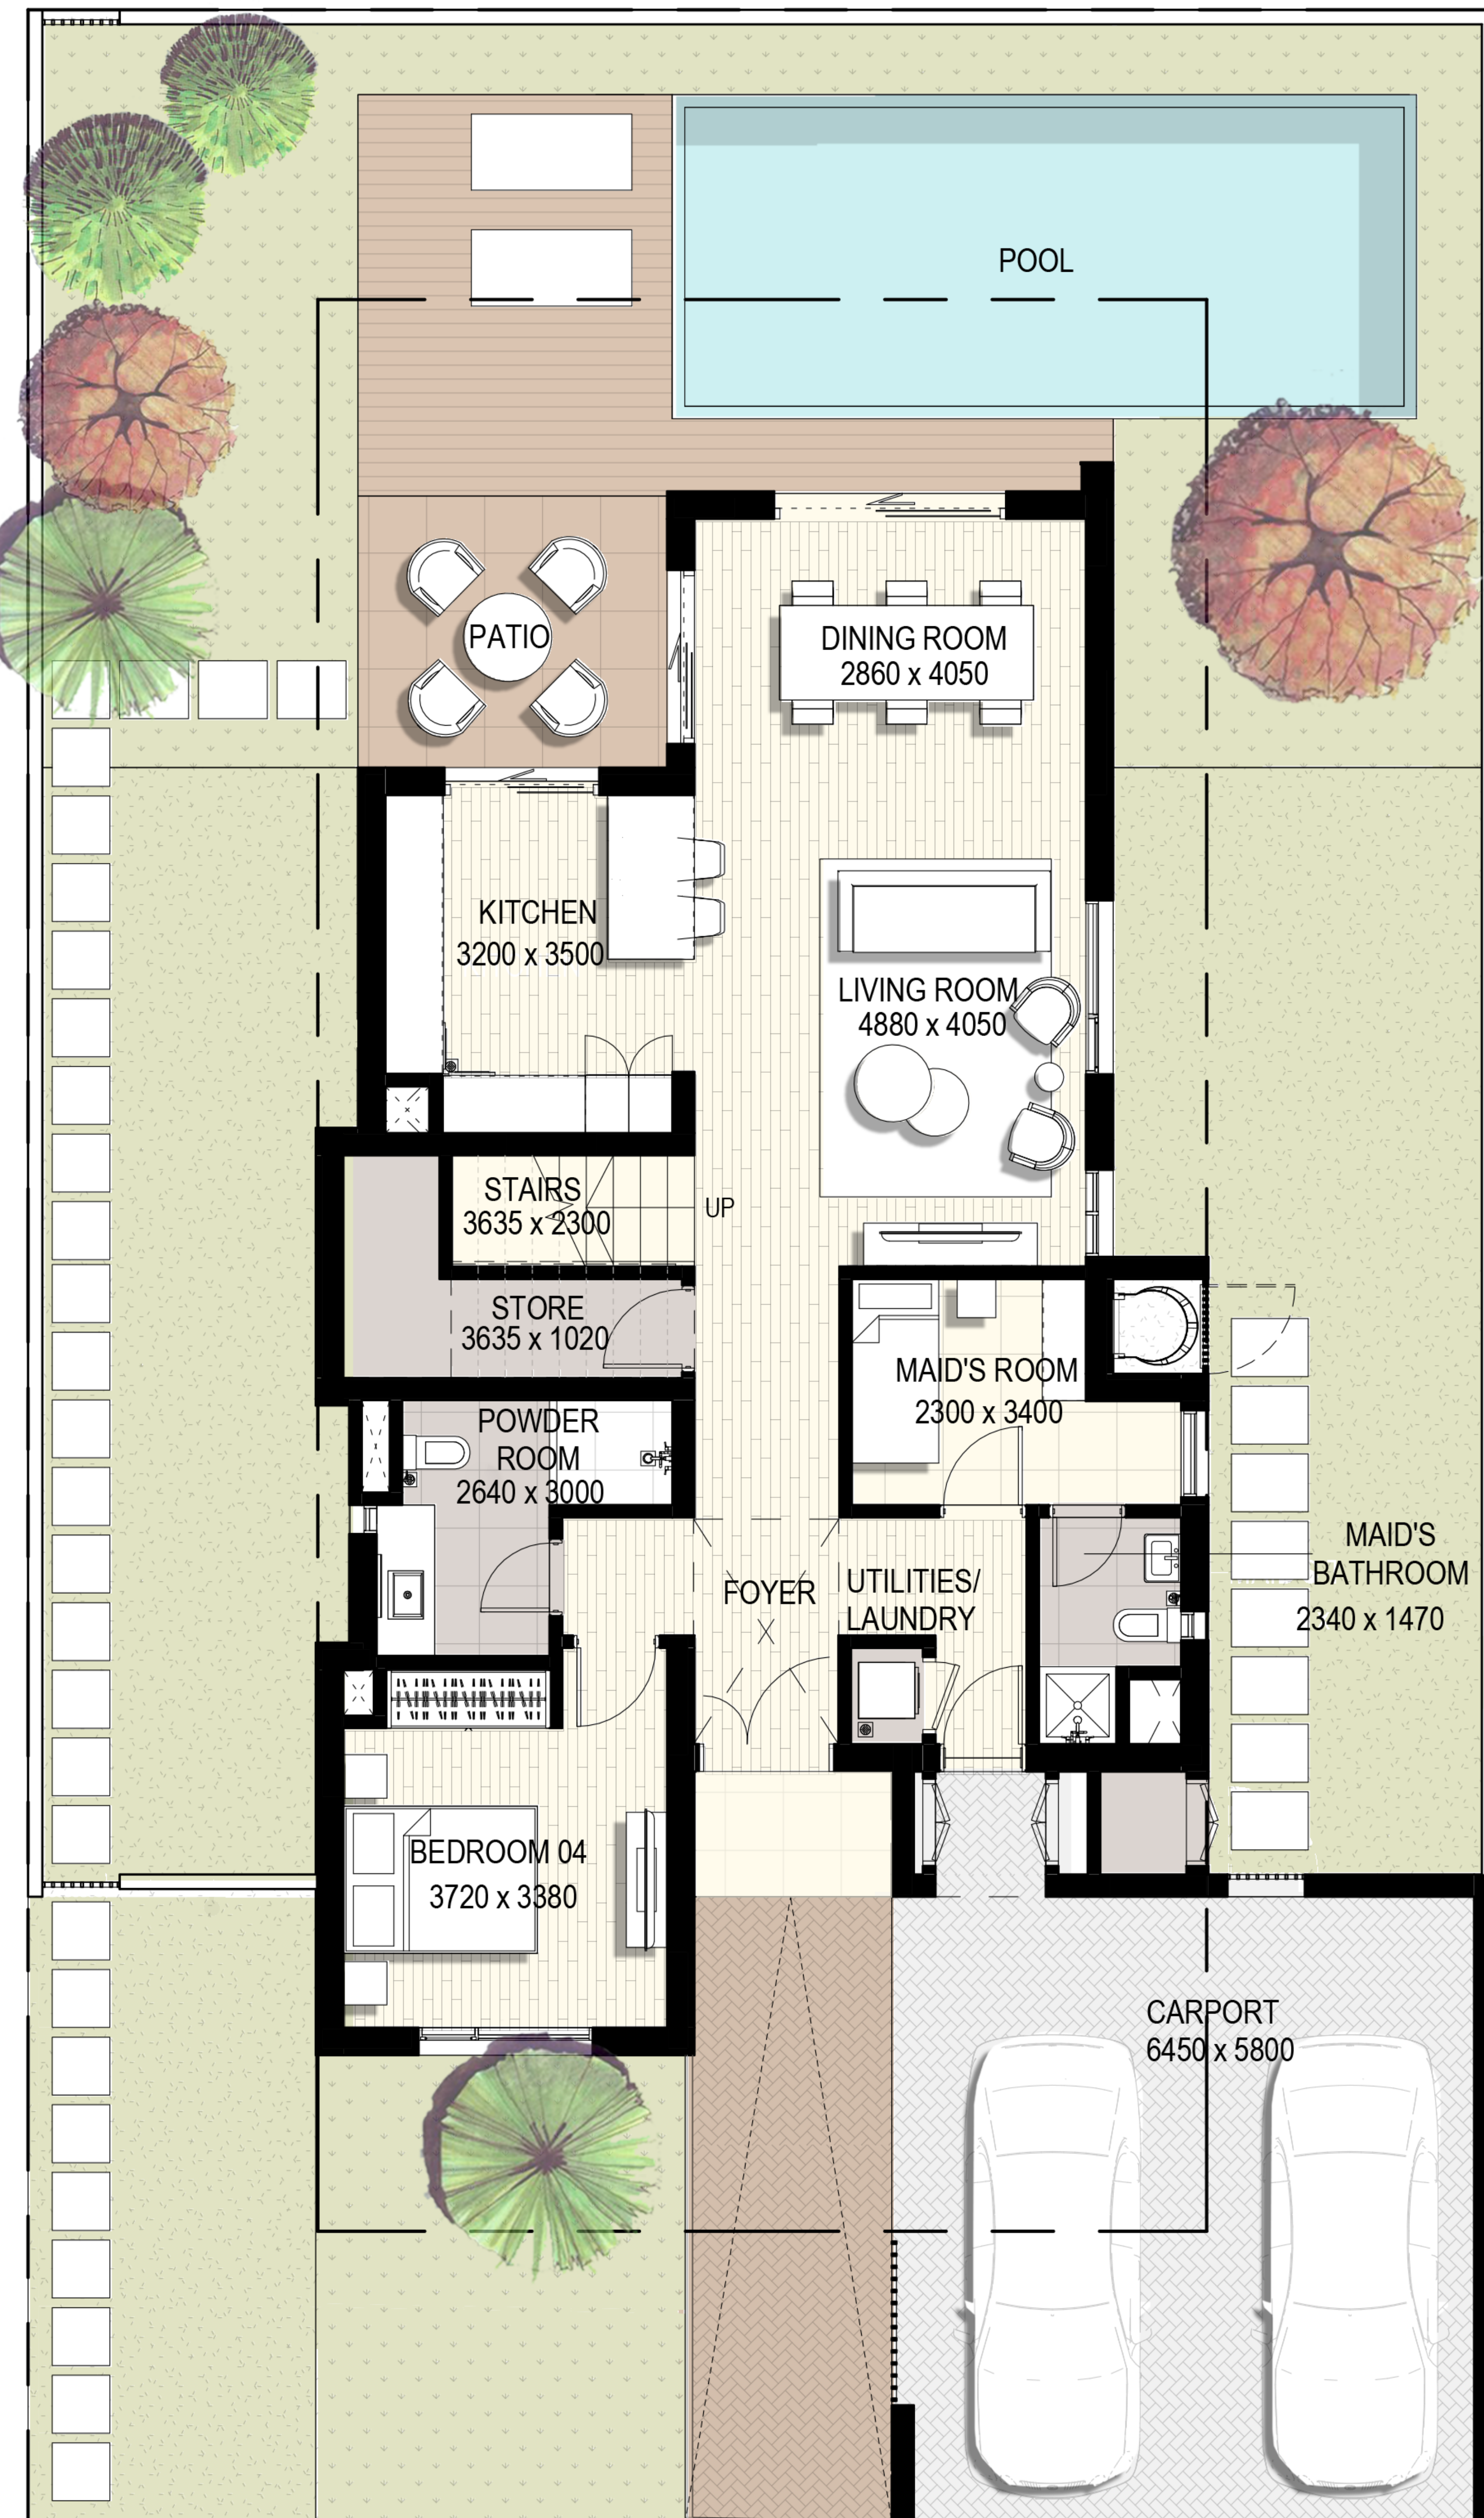

GOLF LINKS

FLOOR PLANS

EMAAR SOUTH

Ground Floor

First Floor

Villa 1

No of Bedrooms: 5

Total built up area : **356.9** m2 **3 842** ft2

Villa 2

No of Bedrooms: 4

Total built up area : **274.35 m2 2 953 ft2**

Ground Floor

First Floor

Villa 3

No of Bedrooms: 4

Total Built-up Area: **274.71** m²
2 956.95 ft²

Ground Floor

First Floor

Villa 4

No of Bedrooms: 3

Total Built-up Area: **260.48** m²
2 803.78 ft²

Ground Floor

First Floor

For more information on **GOLF LINKS** at **EMAAR SOUTH**,
please call 800 36227 (UAE) or +971 4 366 1668 (International).
Visit our online sales centre at emaar.com or any of our
sales centres across the UAE.