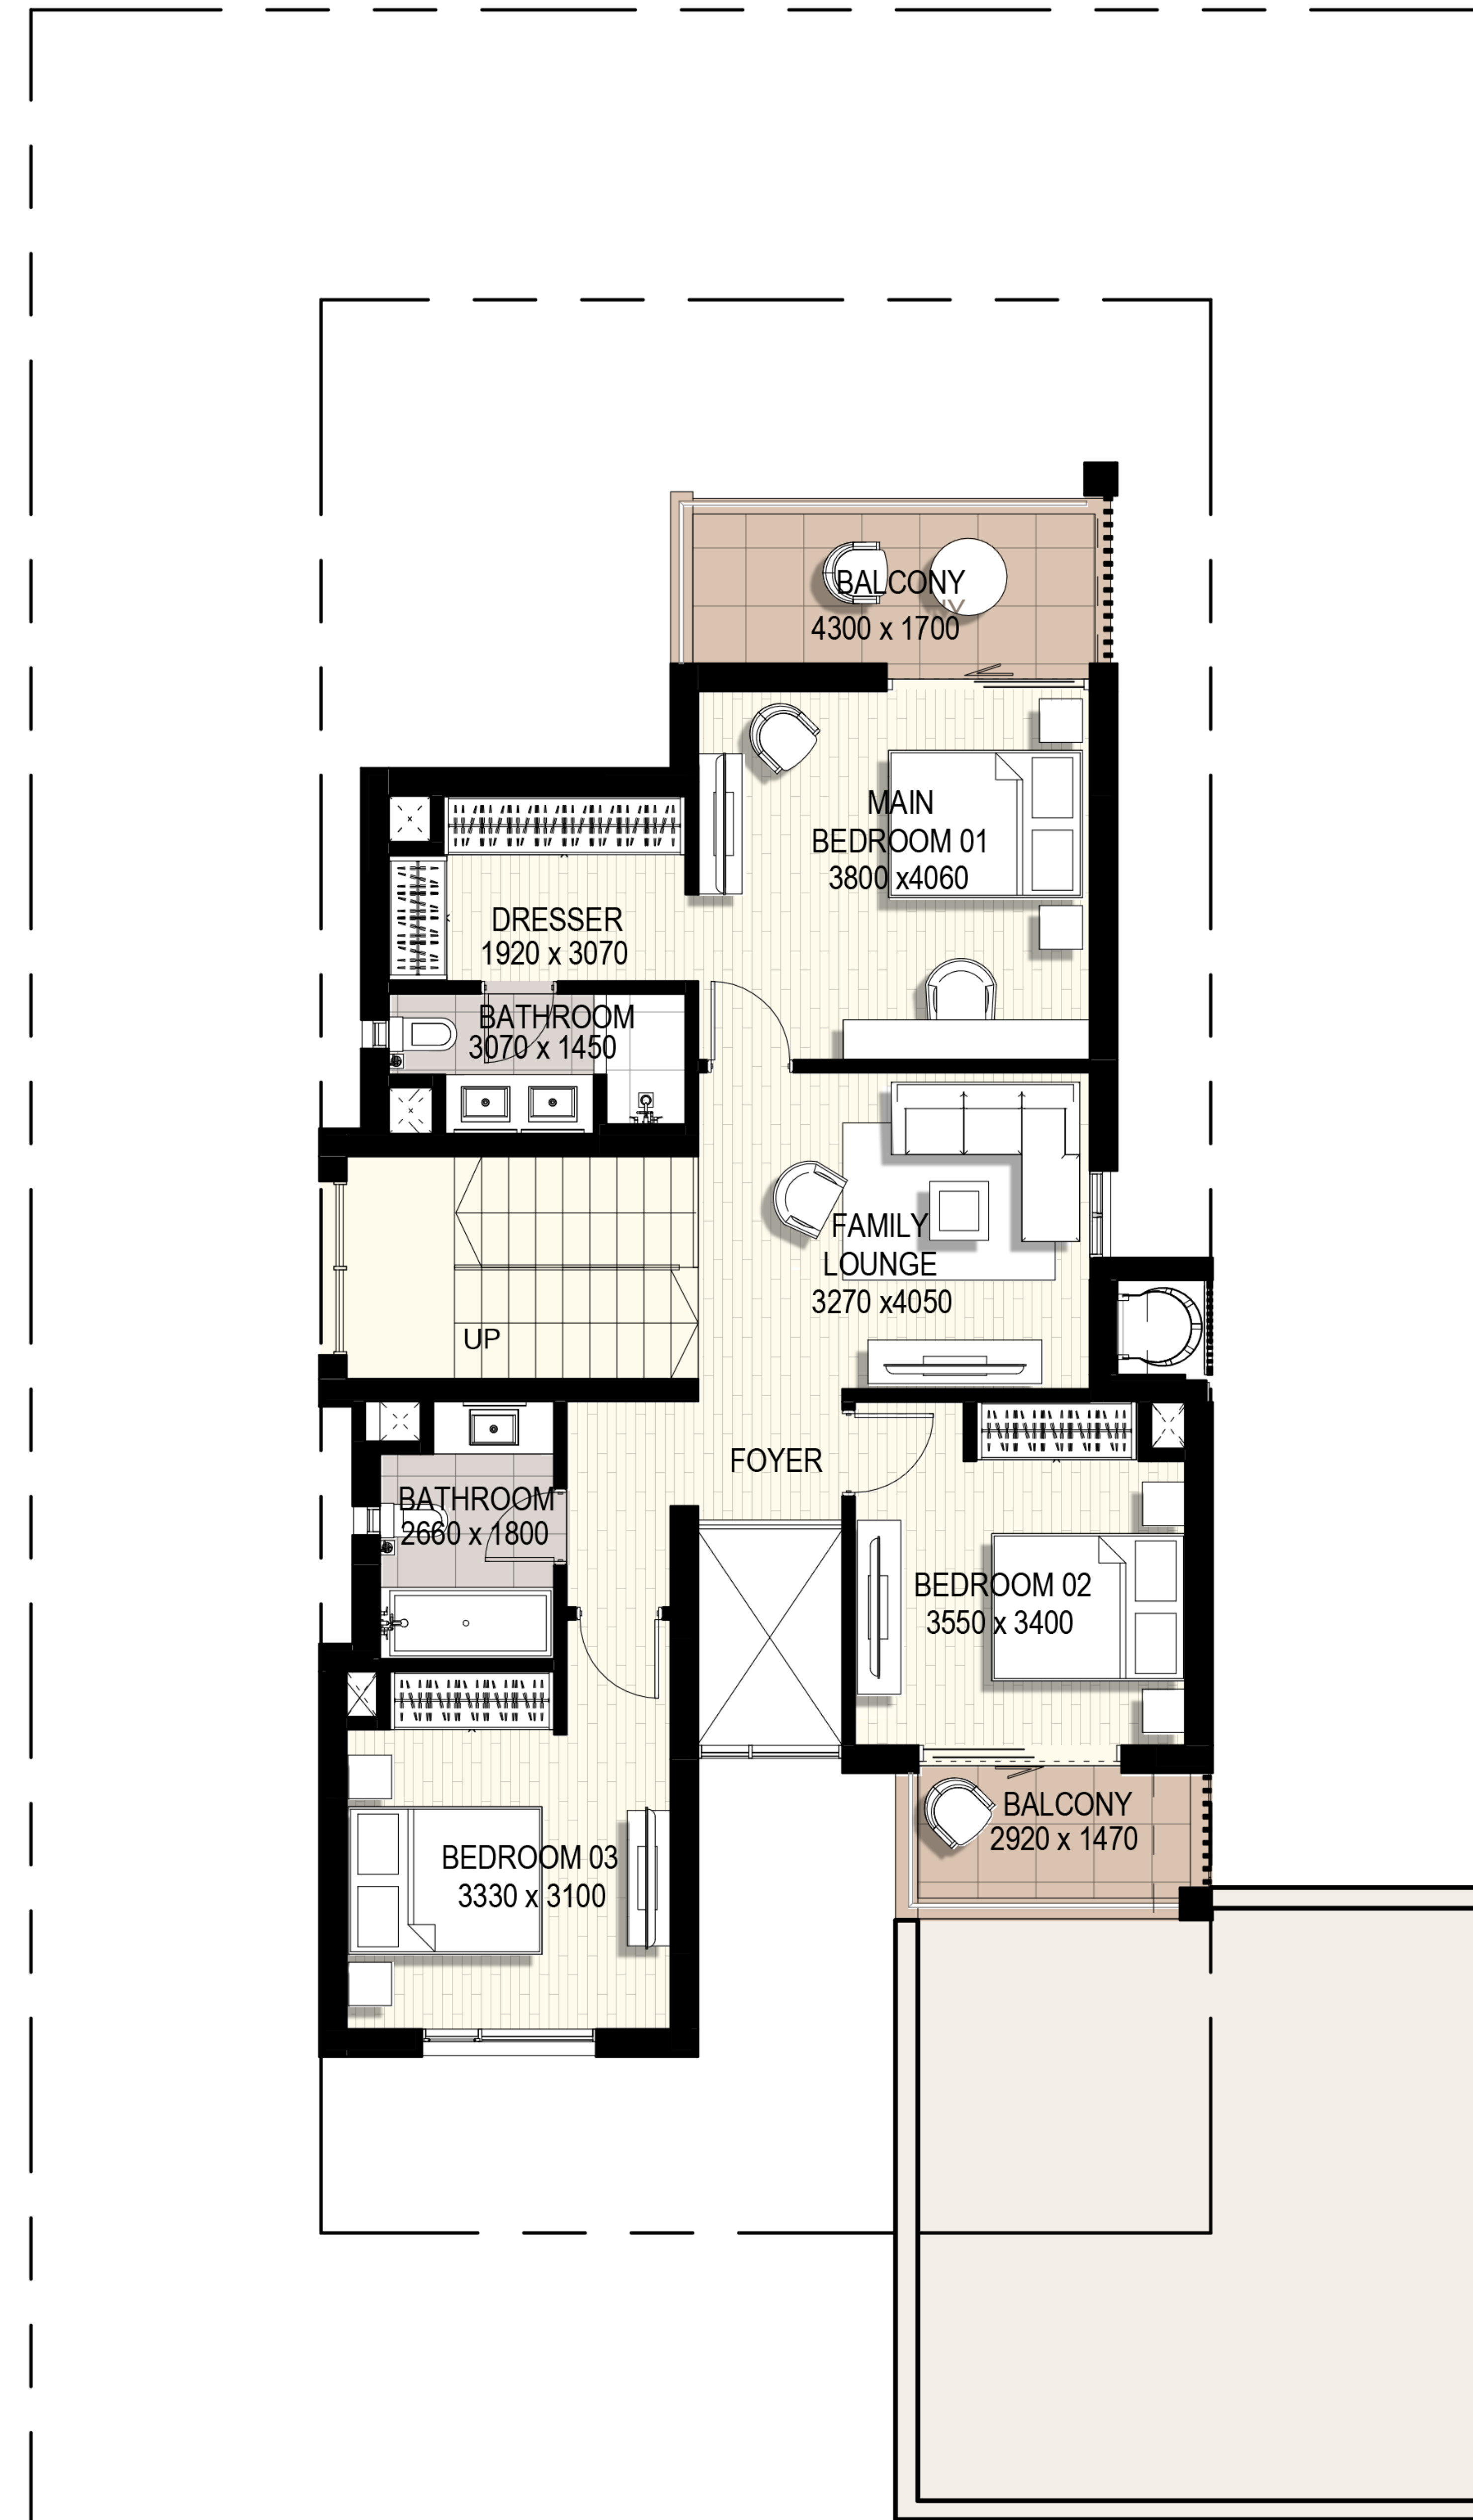

GOLF LINKS

FLOOR PLANS

EMAAR SOUTH

Ground Floor

First Floor

Villa 1

No of Bedrooms: 5

Total built up area : **356.9** m2 **3 842** ft2

Villa 2

No of Bedrooms: 4

Total built up area : **274.35 m2 2 953 ft2**

Ground Floor

First Floor

Villa 3

No of Bedrooms: 4

Total Built-up Area: **274.71** m²
2 956.95 ft²

Ground Floor

First Floor

Villa 4

No of Bedrooms: 3

Total Built-up Area: **260.48** m²
2 803.78 ft²

Ground Floor

First Floor

For more information on **GOLF LINKS** at **EMAAR SOUTH**,
please call 800 36227 (UAE) or +971 4 366 1668 (International).
Visit our online sales centre at emaar.com or any of our
sales centres across the UAE.