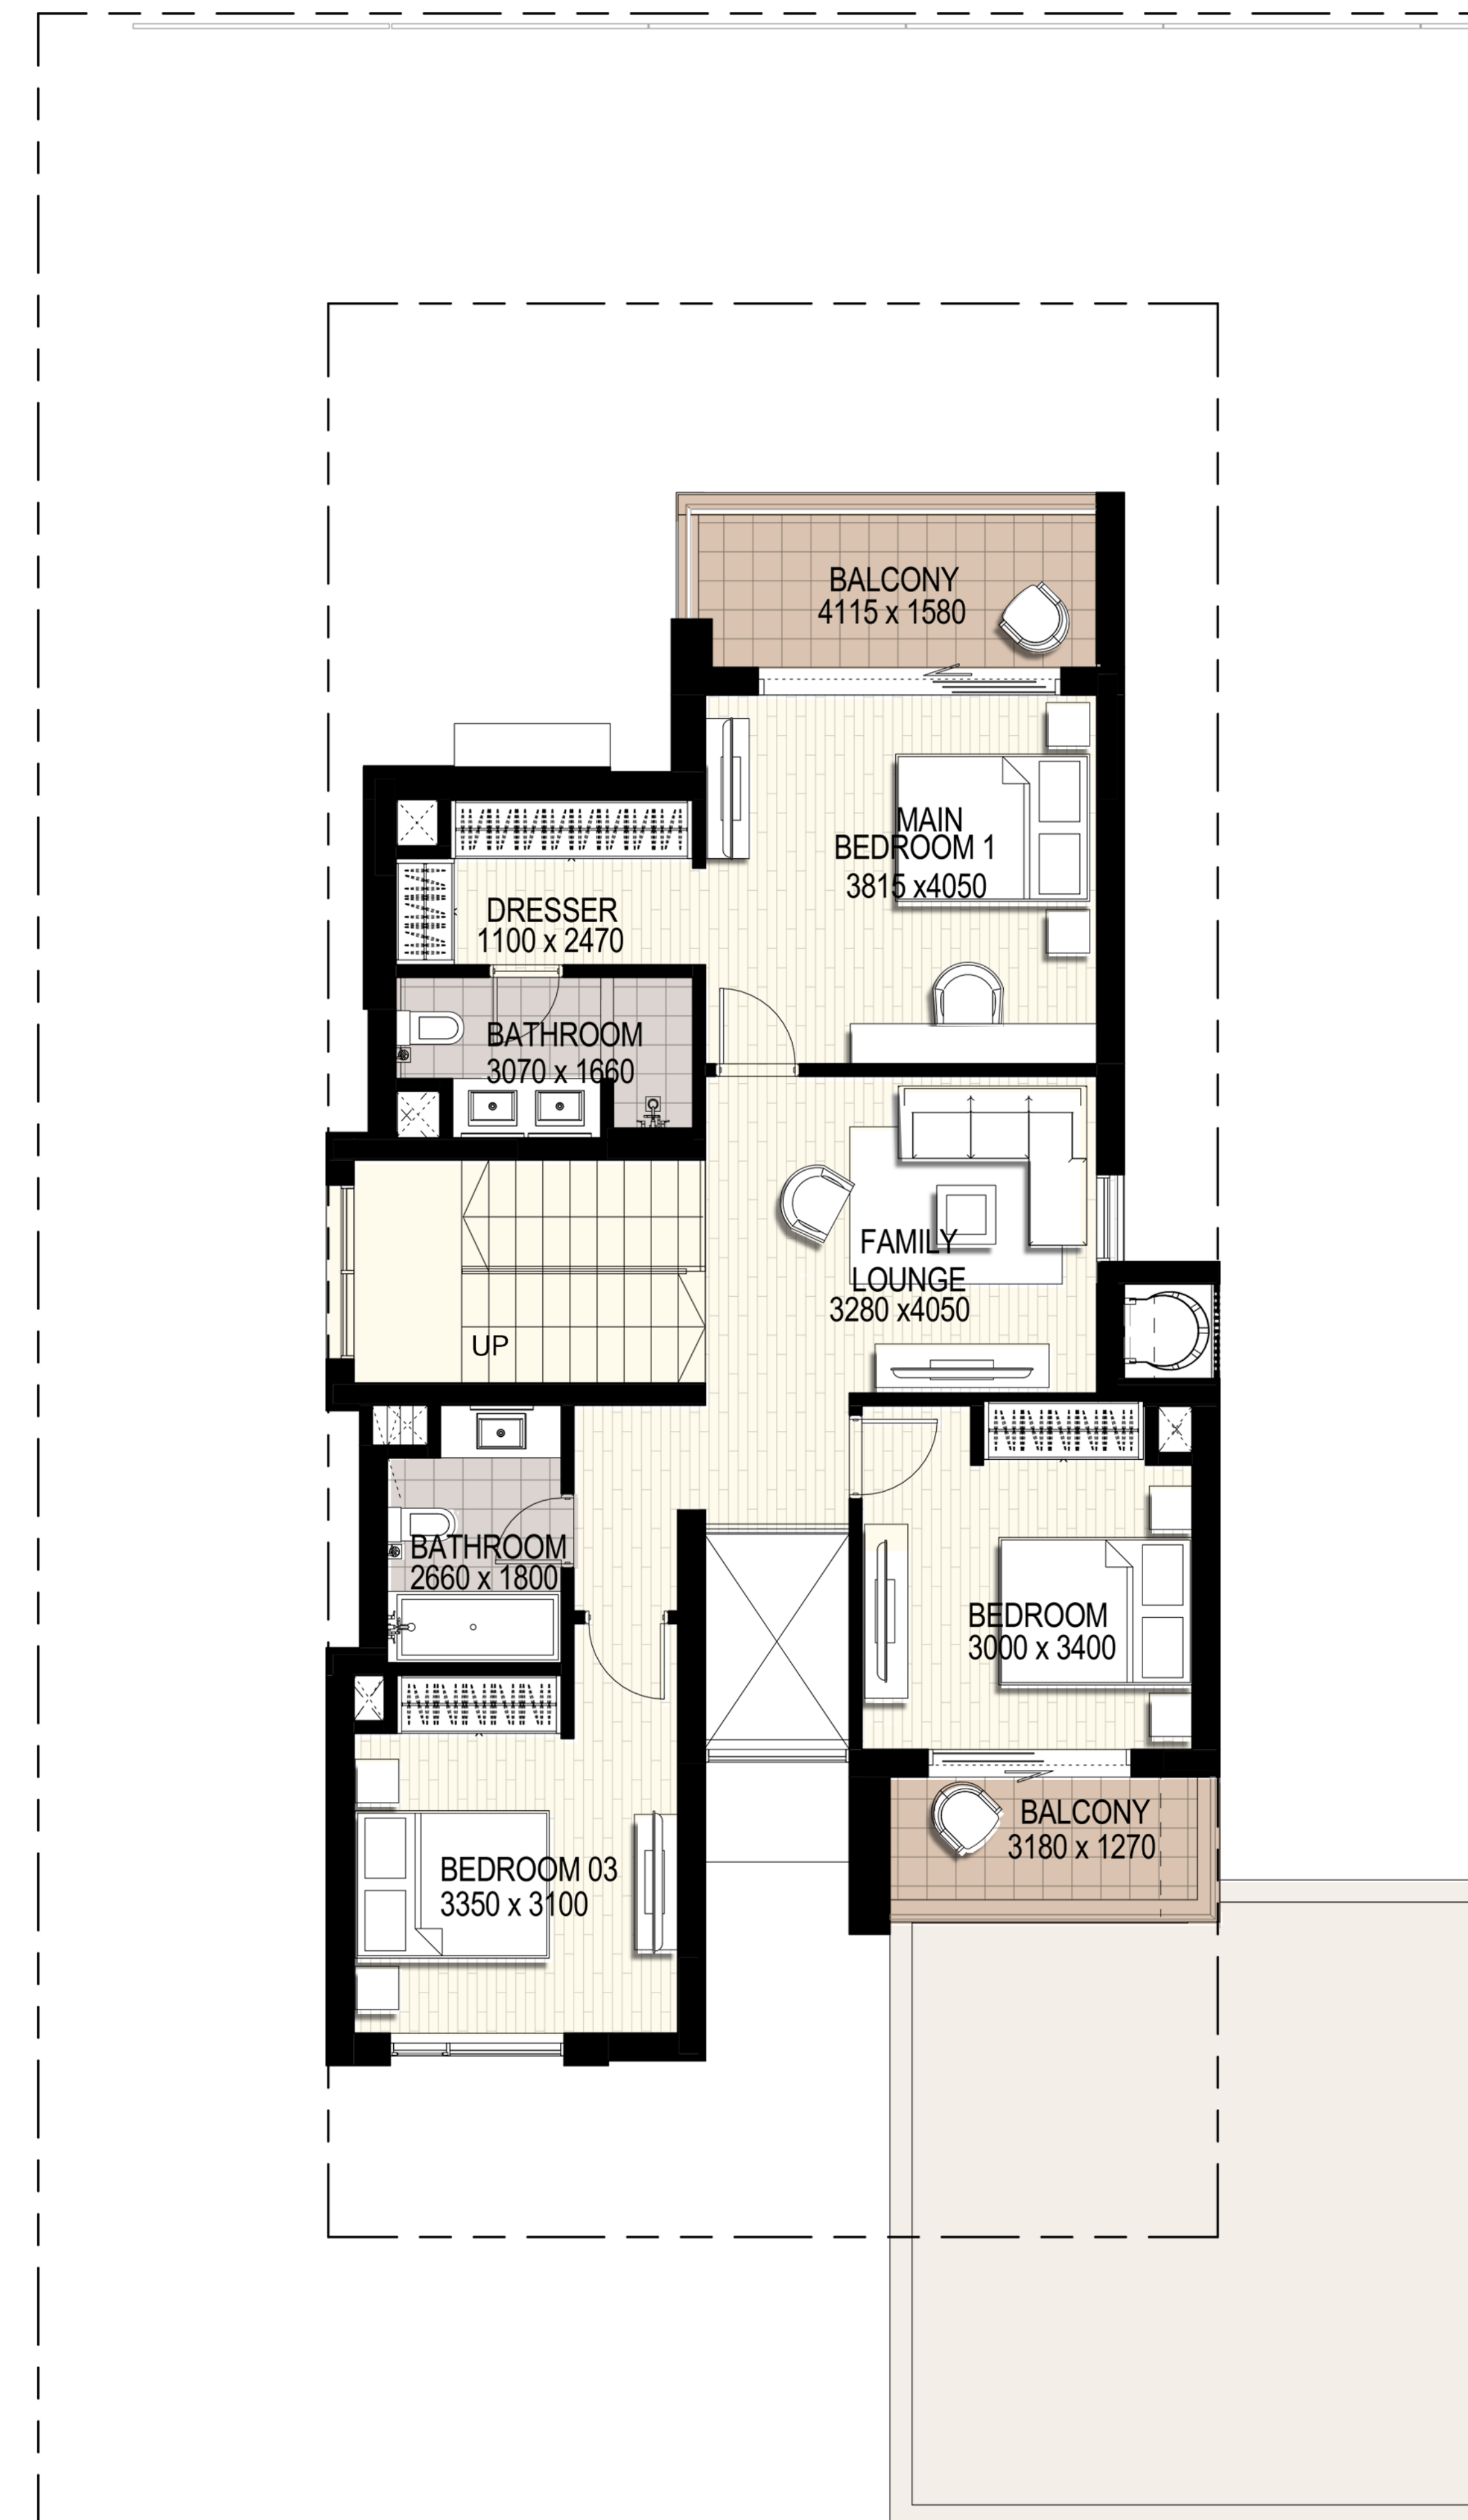

GOLF LINKS

FLOOR PLANS

EMAAR SOUTH

Ground Floor

First Floor

Villa 1

No of Bedrooms: 5

Total built up area : **356.9** m2 **3 842** ft2

Villa 2

No of Bedrooms: 4

Total built up area : **274.35 m2 2 953 ft2**

Ground Floor

First Floor

Villa 3

No of Bedrooms: 4

Total Built-up Area: **274.71** m²
2 956.95 ft²

Ground Floor

First Floor

Villa 4

No of Bedrooms: 3

Total Built-up Area: **260.48** m²
2 803.78 ft²

Ground Floor

First Floor

For more information on **GOLF LINKS** at **EMAAR SOUTH**,
please call 800 36227 (UAE) or +971 4 366 1668 (International).
Visit our online sales centre at emaar.com or any of our
sales centres across the UAE.