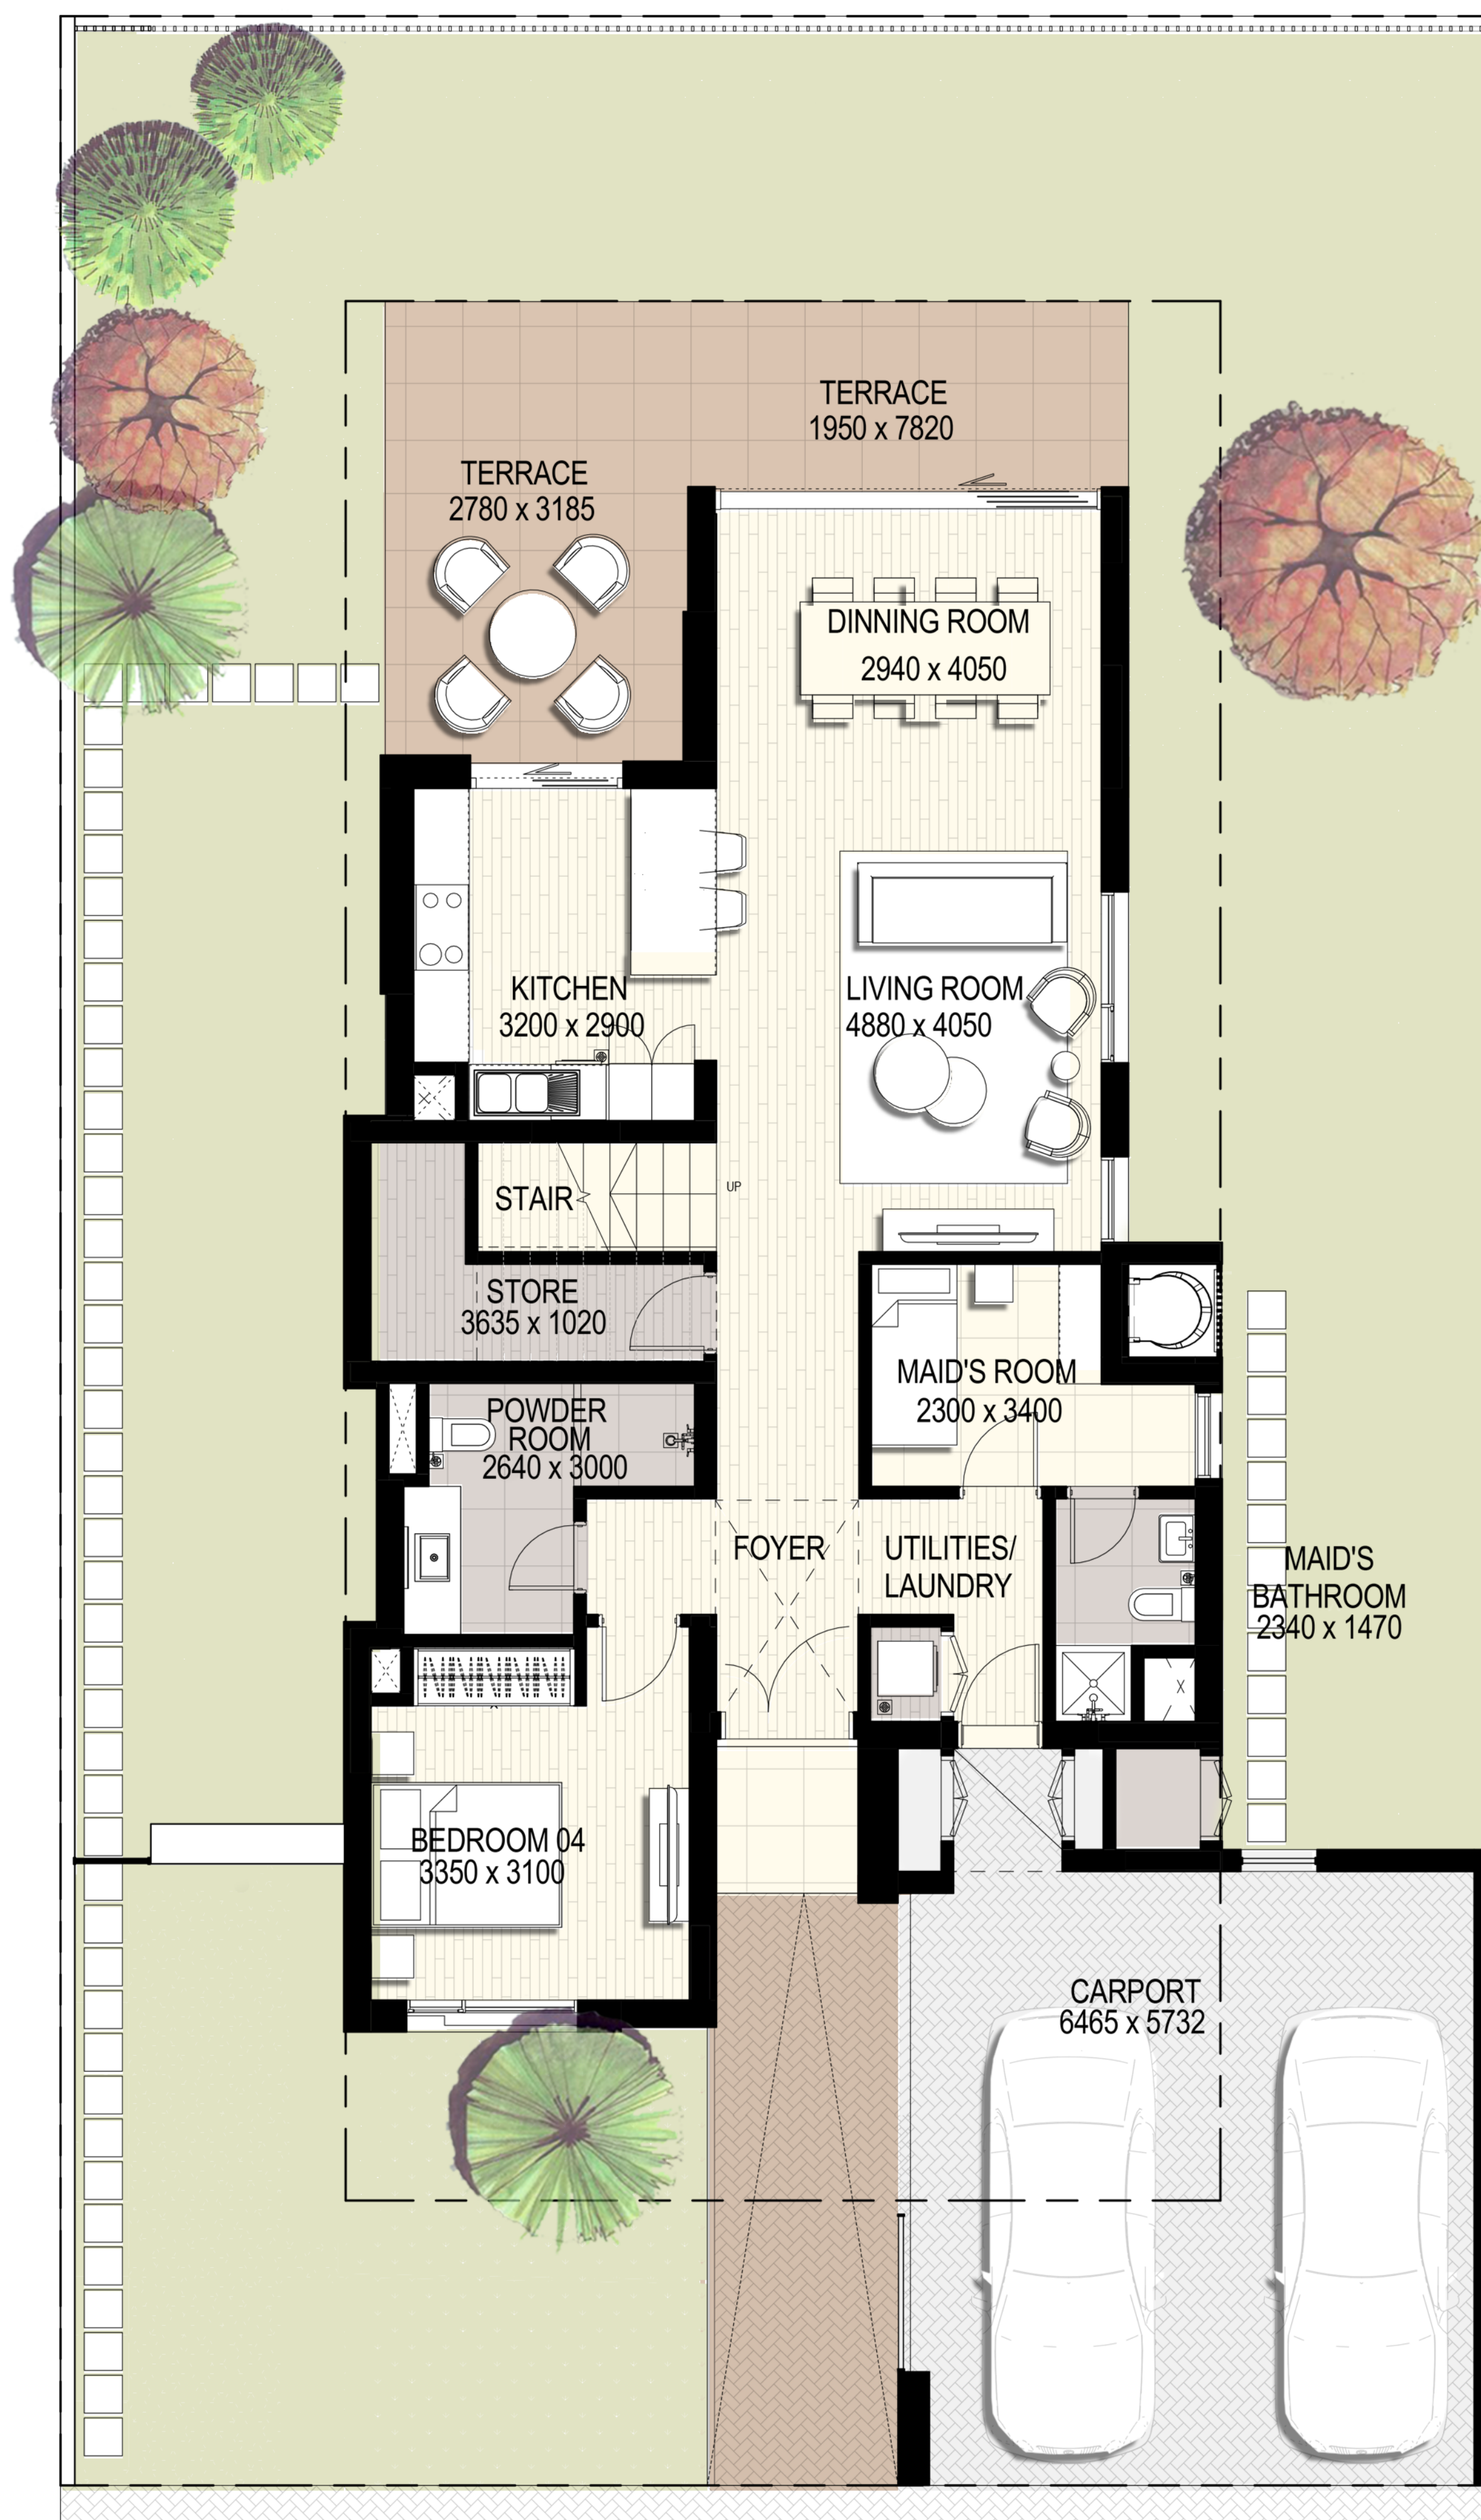

GOLF LINKS

FLOOR PLANS

EMAAR SOUTH

Ground Floor

First Floor

Villa 1

No of Bedrooms: 5

Total built up area : **356.9** m2 **3 842** ft2

Villa 2

No of Bedrooms: 4

Total built up area : **274.35 m2 2 953 ft2**

Ground Floor

First Floor

Villa 3

No of Bedrooms: 4

Total Built-up Area: **274.71** m²
2 956.95 ft²

Ground Floor

First Floor

Villa 4

No of Bedrooms: 3

Total Built-up Area: **260.48** m²
2 803.78 ft²

Ground Floor

First Floor

For more information on **GOLF LINKS** at **EMAAR SOUTH**,
please call 800 36227 (UAE) or +971 4 366 1668 (International).
Visit our online sales centre at emaar.com or any of our
sales centres across the UAE.