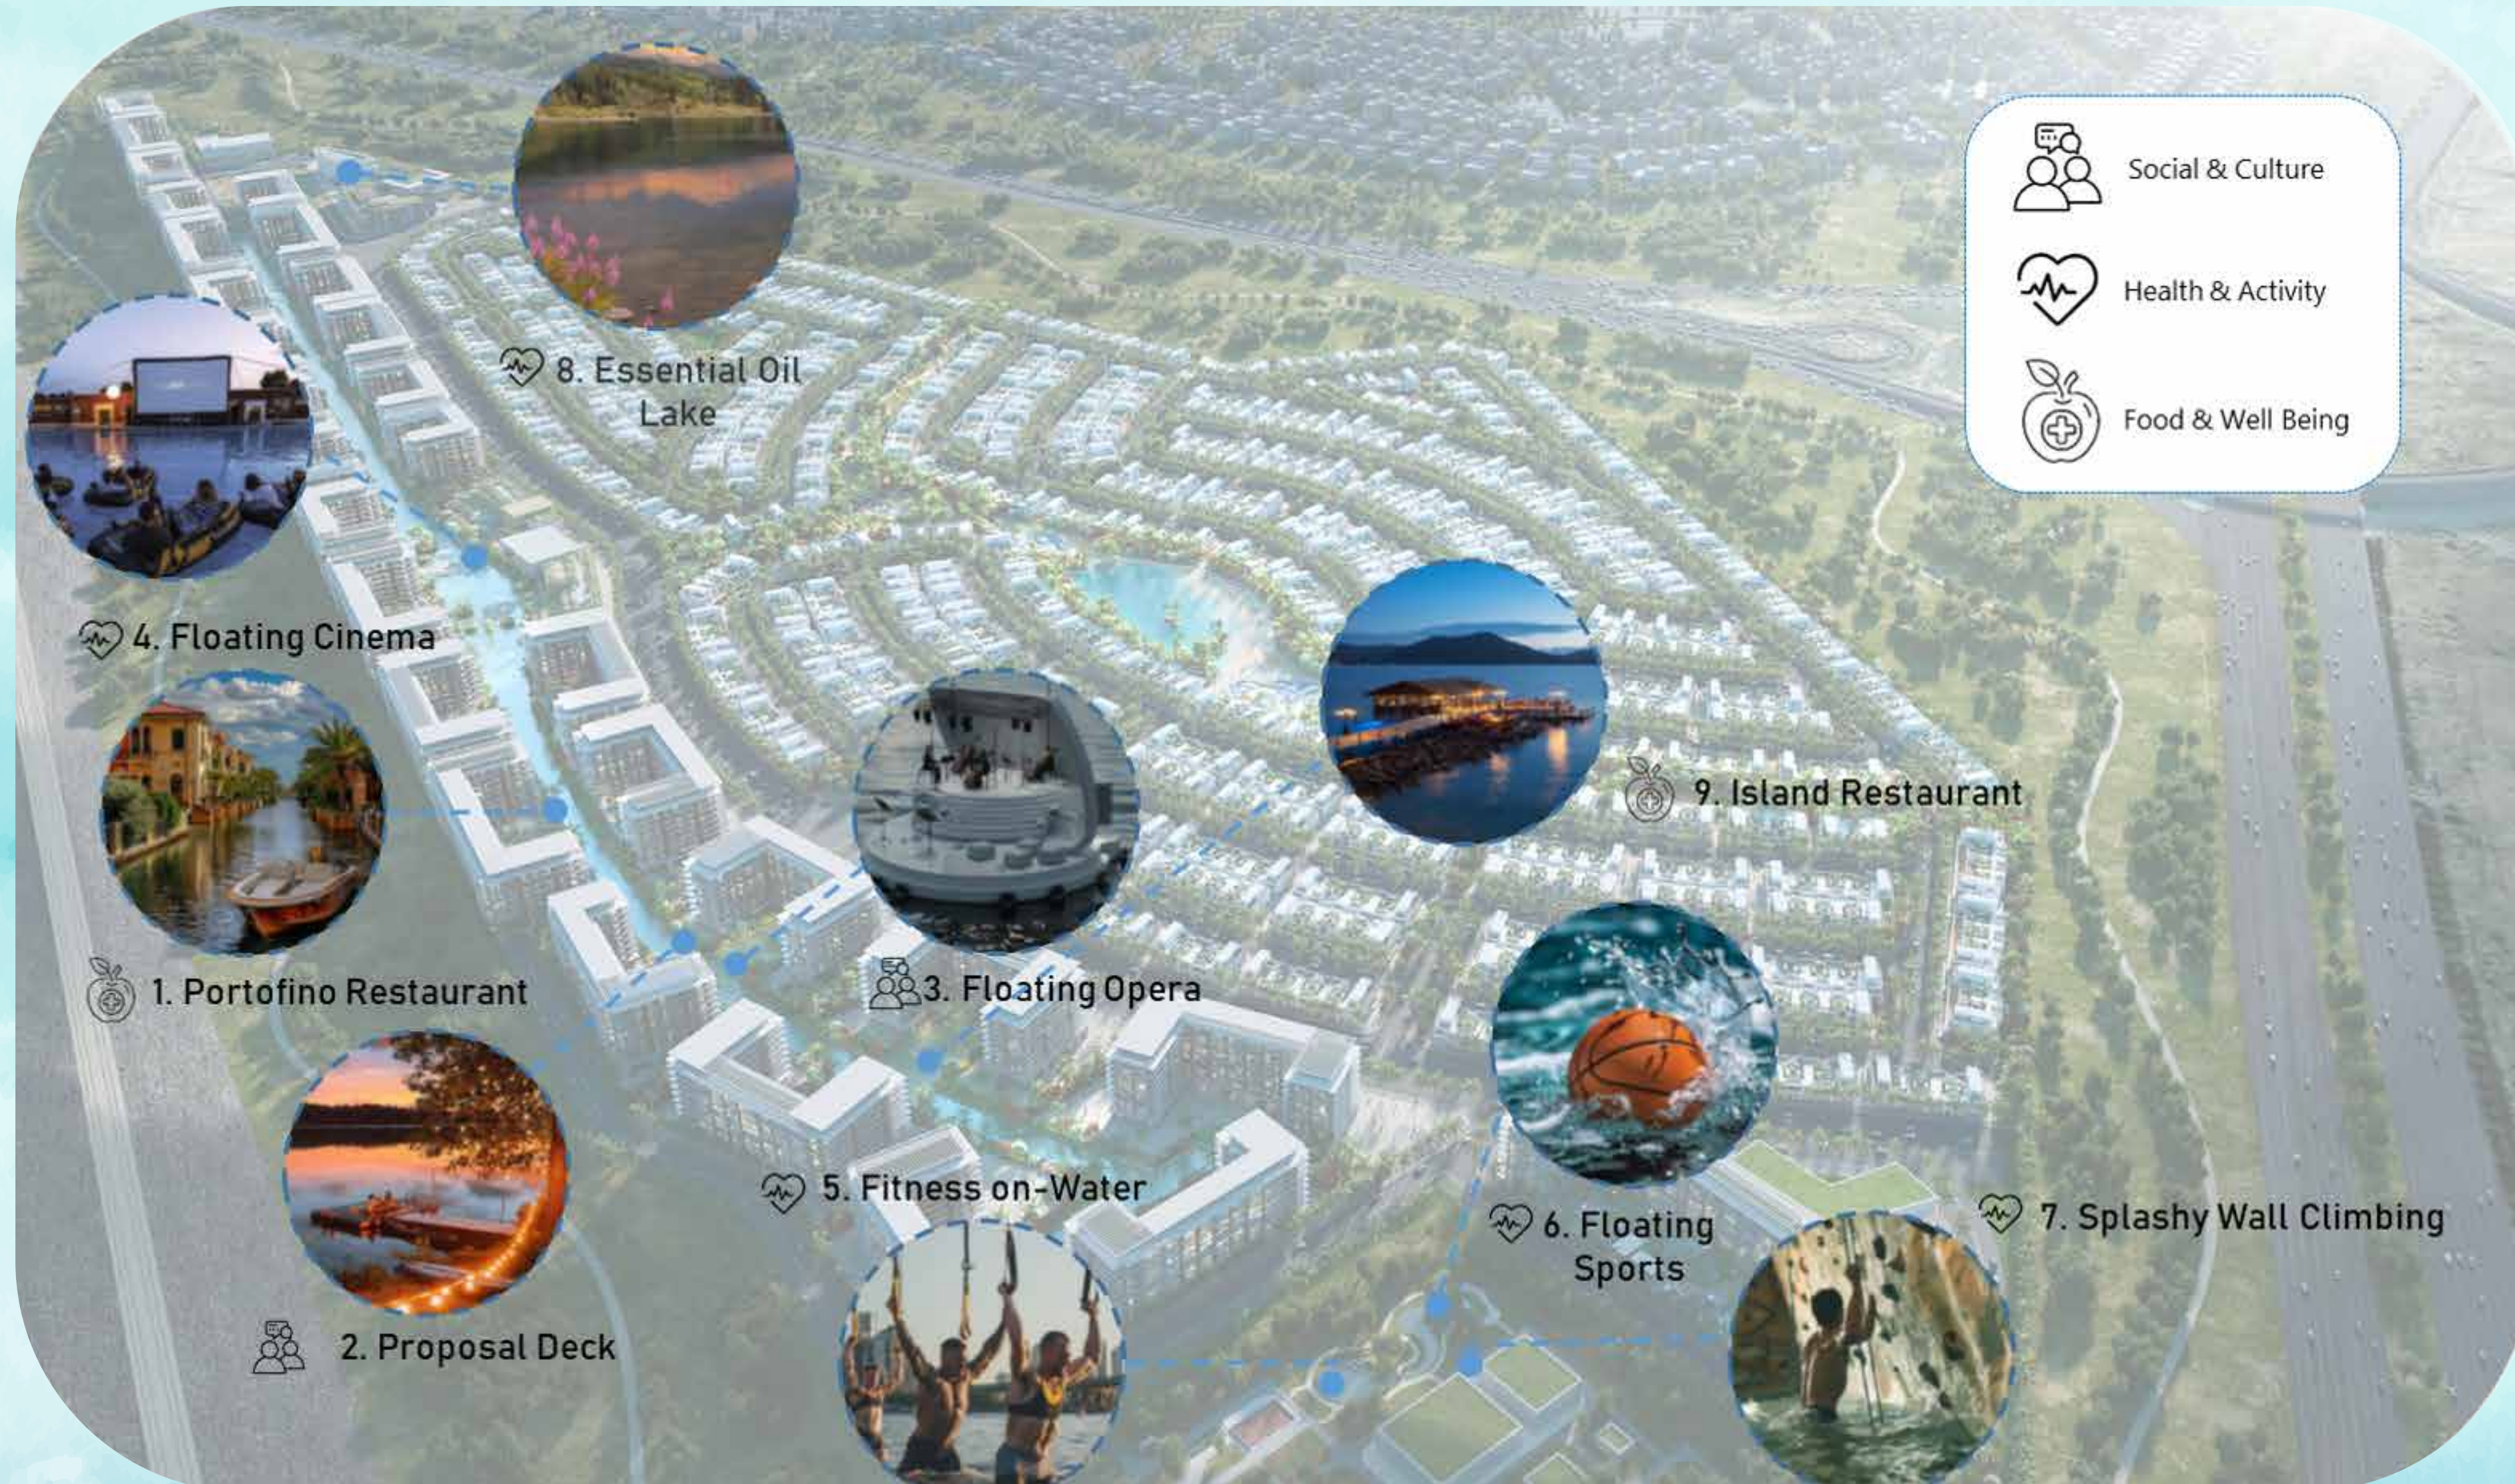

- Portofino Restaurant
- Island Restaurant

02

HEALTH & ACTIVITY

- Floating Sports
- Splash Climbing
- Essential Oil Lakes

03

SOCIAL & CULTURE

- Proposal Deck
- Floating Opera
- Floating Cinema

WATER VEIN AMENITIES

RIVERSIDE

WATER VEIN AMENITIES

FOOD & WELLBEING

PORTOFINO RISTORANTE

Transport yourself via a boat to the charm of Portofino at the restaurant, where the flavors of Italy meet the elegance of coastal living. With its vibrant atmosphere and waterfront views, our restaurant captures the essence of la dolce vita, inviting guests to savor every moment in true Italian style.

TRANQUILITY

RETREAT

MEDITATION

CALM

GREEN VEIN AMENITIES

SOCIAL & CULTURAL

CLUBHOUSE

A place for the entire community to gather and socialize. A club with a co-working space, gym, outdoor cinema, arcade and bowling.

ICONIC

UNFORGETTABLE

CAPTIVATING

ENTERTAINMENT

GREEN VEIN AMENITIES

SOCIAL & CULTURAL

GAMES ZONE

Explore inner peace and physical wellness through our yoga studio, blending tranquility with mindful movement.