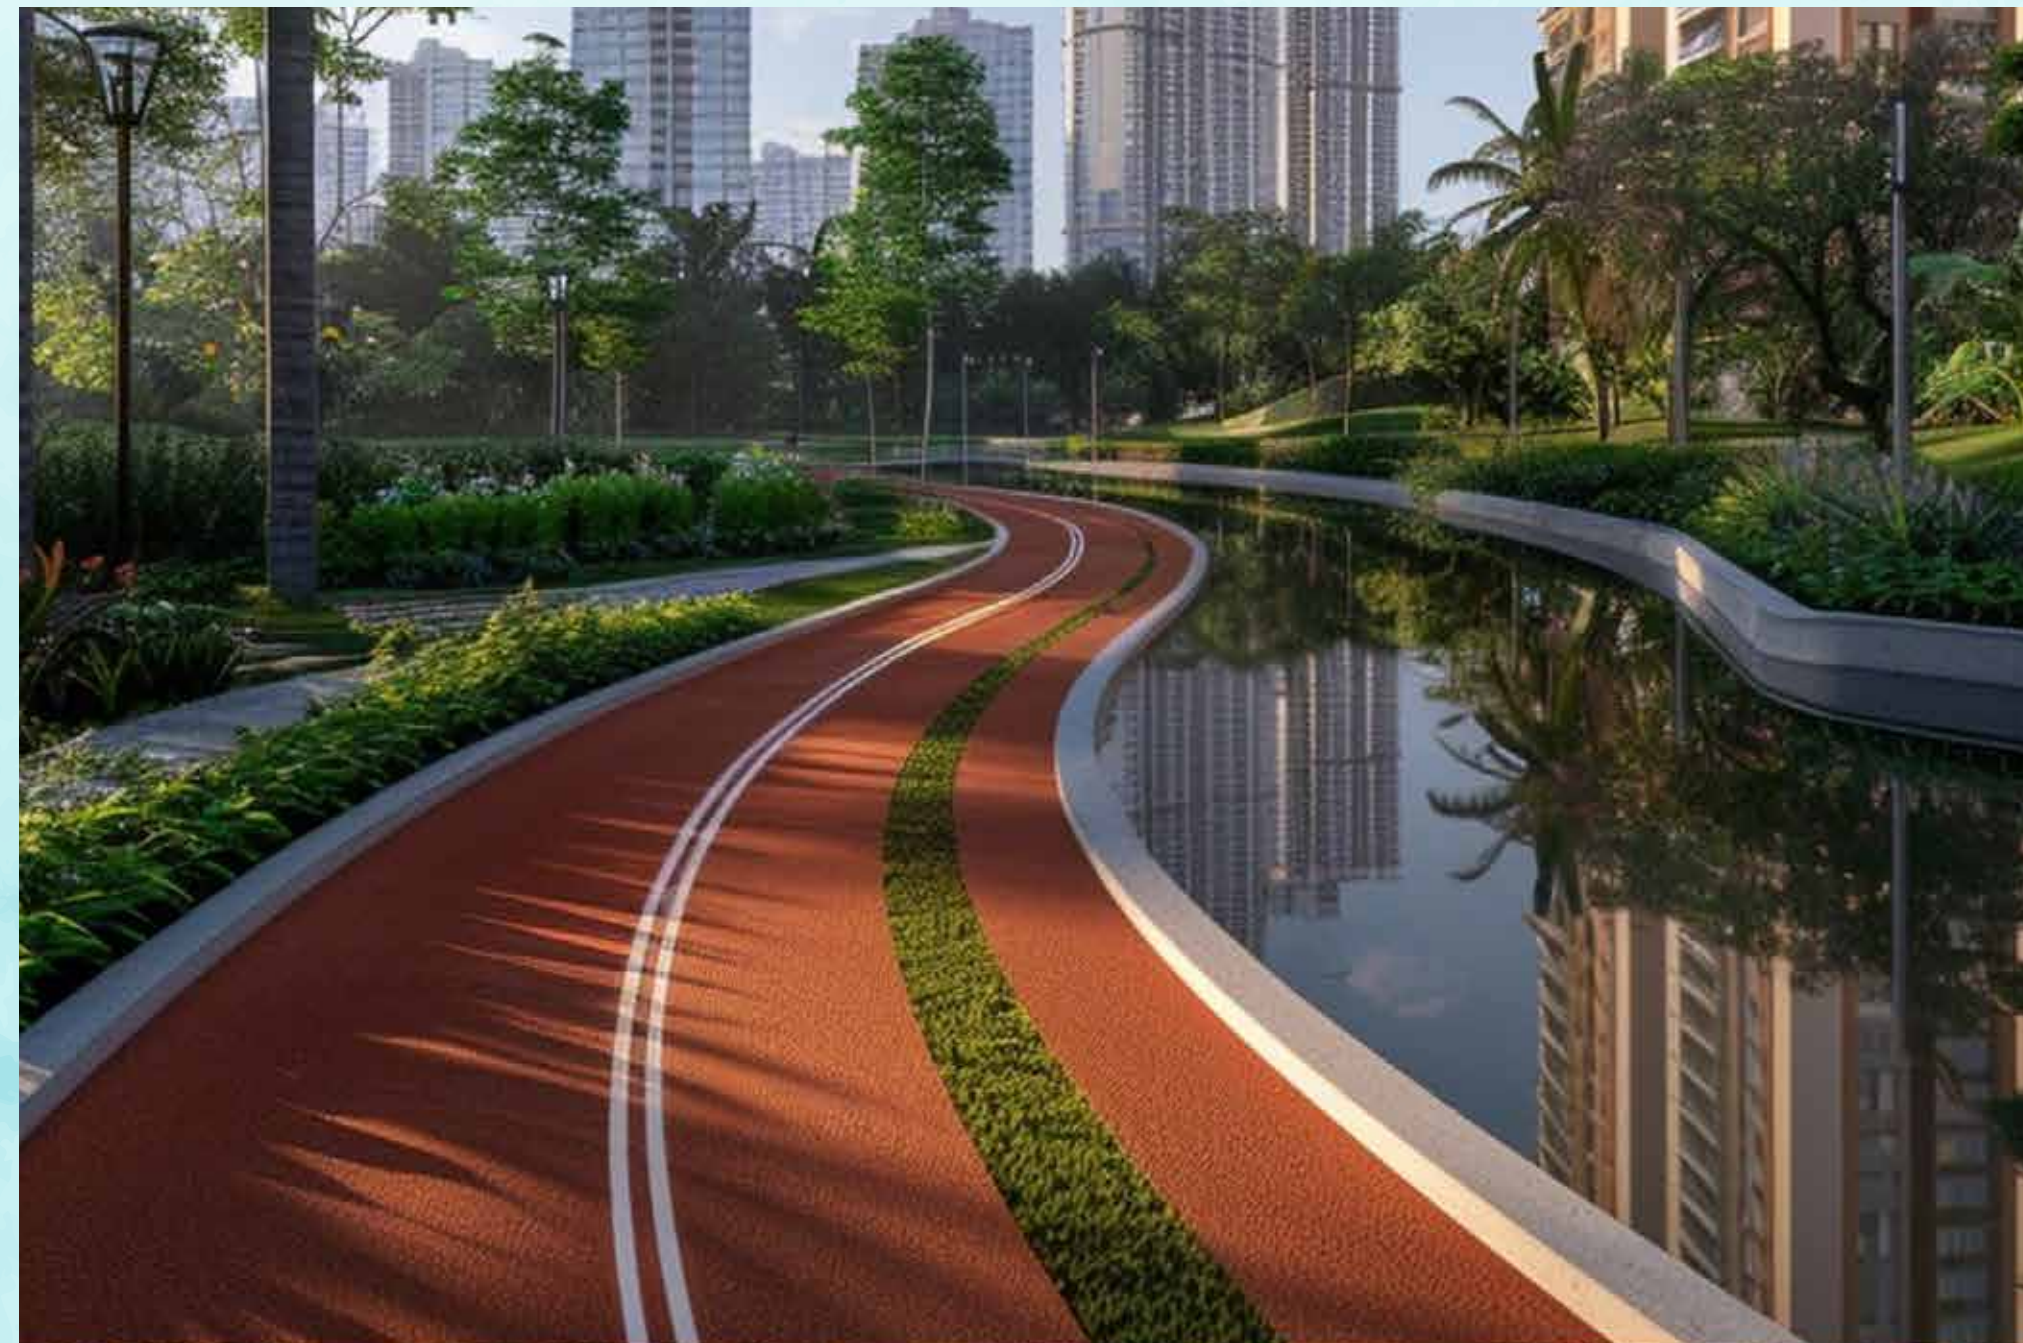

SCENIC

AMBIANCE

RESTAURANT

ELEGANCE

WATER VEIN AMENITIES

HEALTH & ACTIVITY

FITNESS ON WATER

Cutting-edge aquatic fitness spaces designed for optimal workouts, blending innovation, functionality, and aesthetic appeal for a holistic exercise experience.