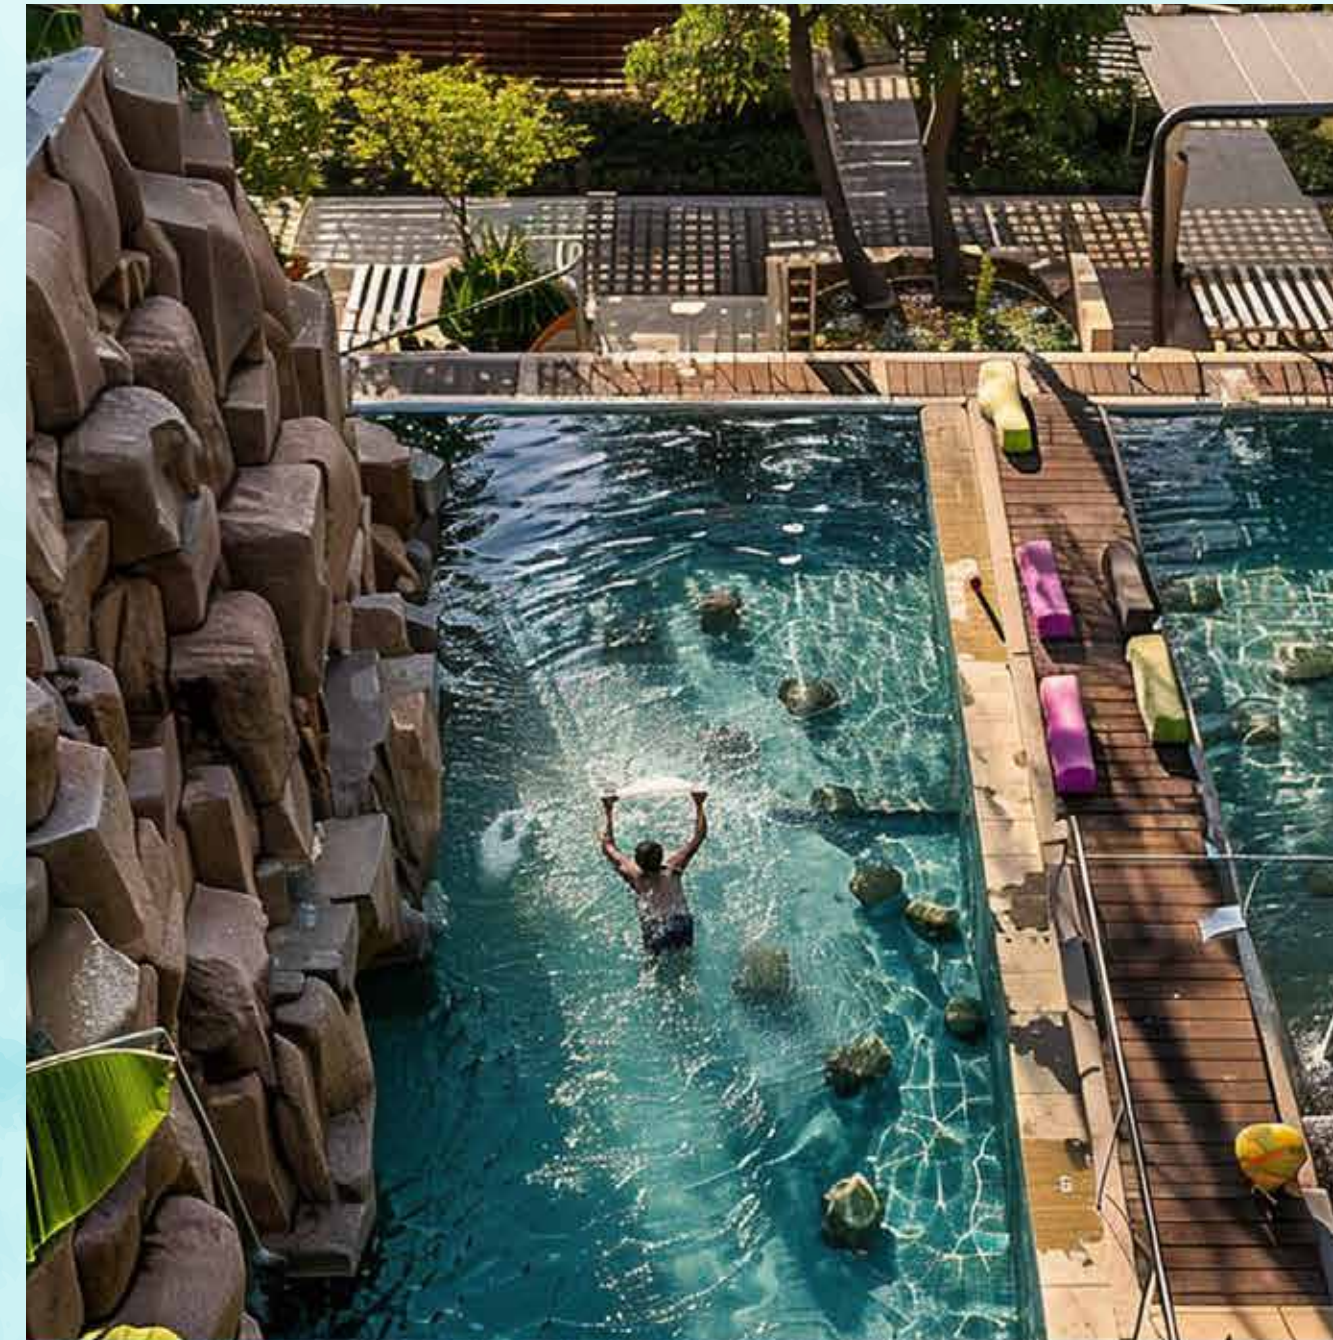

SCENIC

AMBIANCE

RESTAURANT

ELEGANCE

WATER VEIN AMENITIES

HEALTH & ACTIVITY

FITNESS ON WATER

Cutting-edge aquatic fitness spaces designed for optimal workouts, blending innovation, functionality, and aesthetic appeal for a holistic exercise experience.

FLOATING

SPORTS

DYNAMIC

WATERFIELDS

WATER VEIN AMENITIES

HEALTH & ACTIVITY

FITNESS ON-WATER

Cutting-edge aquatic fitness spaces designed for optimal workouts, blending innovation, functionality, and aesthetic appeal for a holistic exercise experience

LUXURY

AROMATHERAPY

PRIVATE

OIL LAKES

WATER VEIN AMENITIES

SOCIAL & CULTURAL

PROPOSAL DECK

Floating proposal deck specially made to propose to your loved one for the most memorable experience. With amazing waterfront views, it makes the perfect spot to make it an experience of a lifetime.