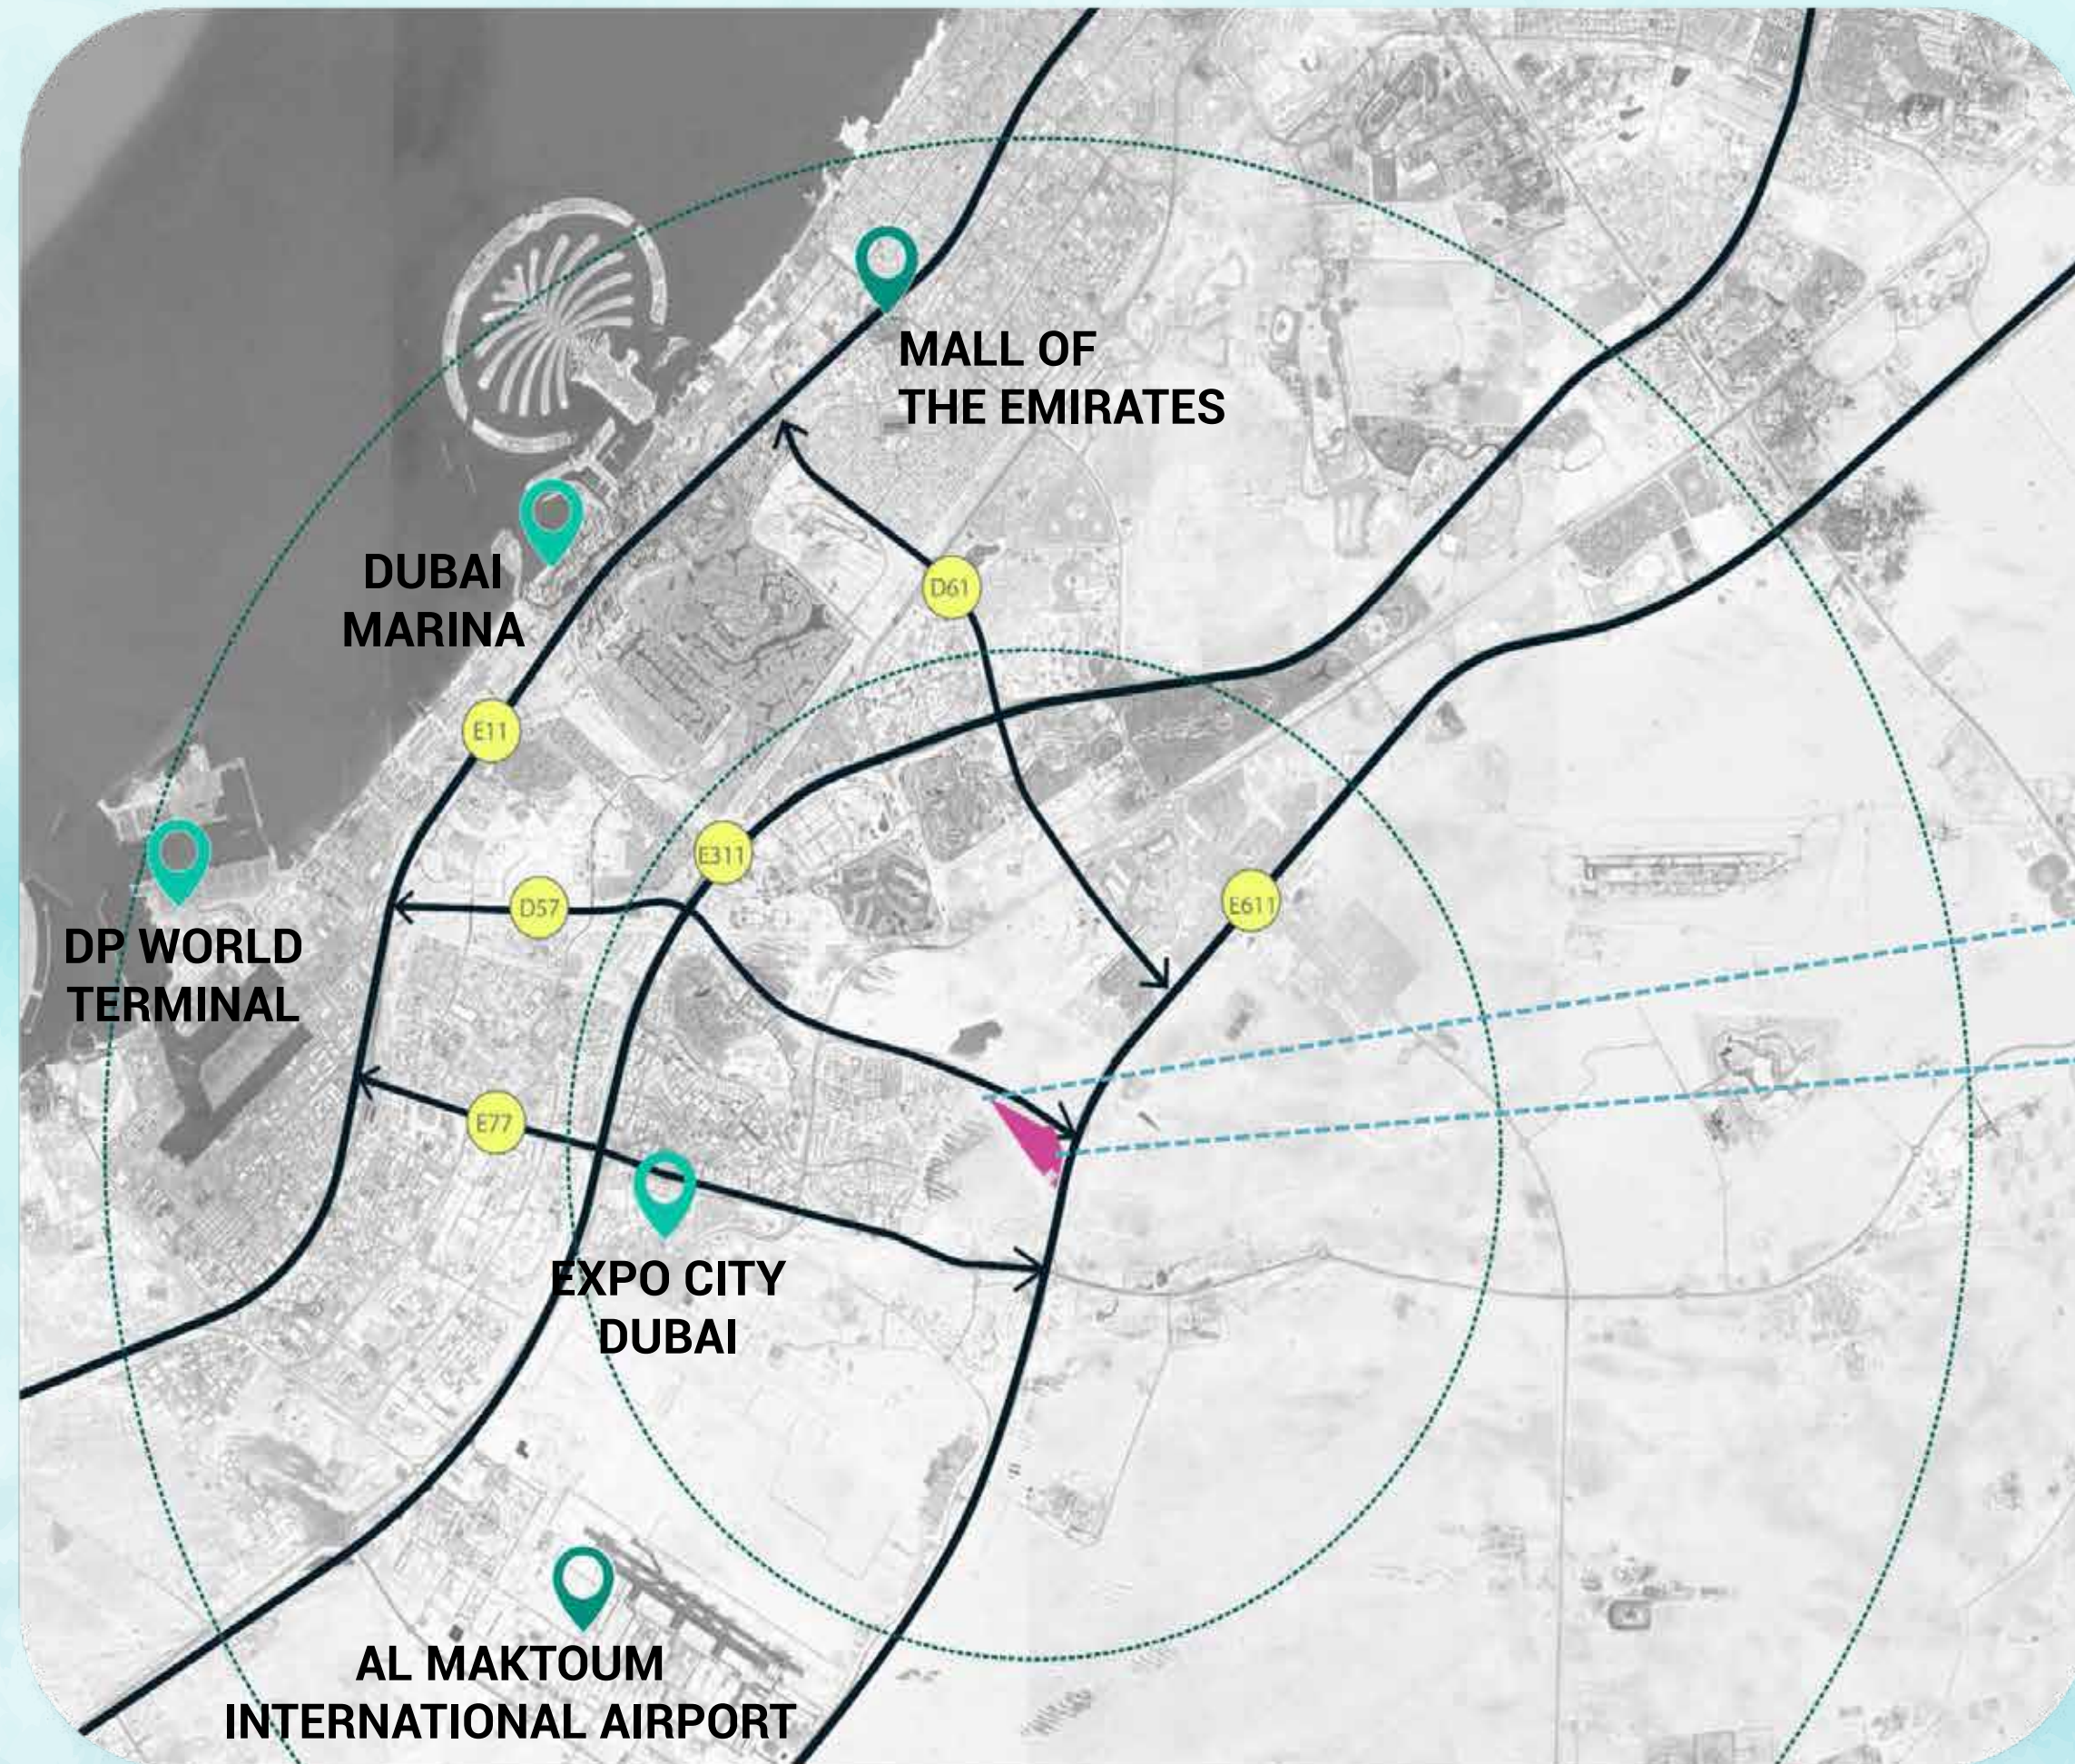

RIVERSIDE

DAMAC

RIVERSIDE

GREEN VEIN

WATER VEIN

LOCATION

RIVERSIDE, DUBAI, UAE

RIVERSIDE

EXPO 2020
16 MINUTES

METRO
15 MINUTES

METRO
12 MINUTES

DAMAC MALL
9 MINUTES

WATER VEIN AMENITIES

RIVERSIDE

01

FOOD & WELLBEING

AMSTERDAM

NEW YORK

LONDON

RIVERSIDE

RIVERSIDE

RIVERSIDE

RIVERSIDE

RIVERSIDE